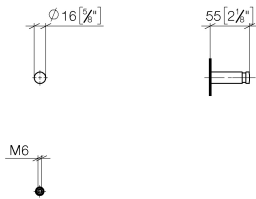

83 251 220

- 55mm projection

Fits ELIO, ENO, MEM, META SQUARE, SYNC and TARA ULTRA

Fits: ELIO, MEM, ENO, SYNC, TARA ULTRA, META SQUARE

| | | |
|---|-------------------------------|---------------|
|  | Dark Chrome | 83 251 220-19 |
|  | Chrome | 83 251 220-00 |
|  | Brushed Platinum | 83 251 220-06 |
|  | Platinum | 83 251 220-08 |
|  | Durabrand (23kt Gold) | 83 251 220-09 |
|  | Brushed Durabrand (23kt Gold) | 83 251 220-28 |
|  | Matte Black | 83 251 220-33 |
|  | Brushed Champagne (22kt Gold) | 83 251 220-46 |
|  | Champagne (22kt Gold) | 83 251 220-47 |
|  | Brushed Chrome | 83 251 220-93 |
|  | Brushed Dark Platinum | 83 251 220-99 |

83 251 220

mm [inches]

83 251 220

Parts for other
finishes can be found
here: [Chrome](#)