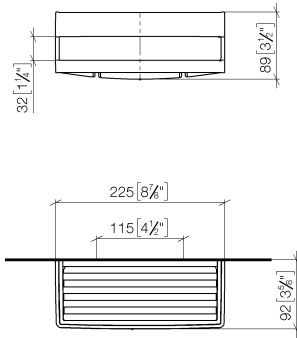

Shower basket for wall mounting - Soft Black

83 290 832

- width 225mm
- Height: 89 mm
- Projection: 92 mm

	Soft Black	83 290 832-69
	Chrome	83 290 832-00

Shower basket for wall mounting - Soft Black

83 290 832

mm [inches]

Shower basket for wall mounting - Soft Black

83 290 832

Product version from 1/1/2023

Parts for other finishes can be found here: [Chrome](#)

Shower basket for wall mounting - Soft Black

83 290 832