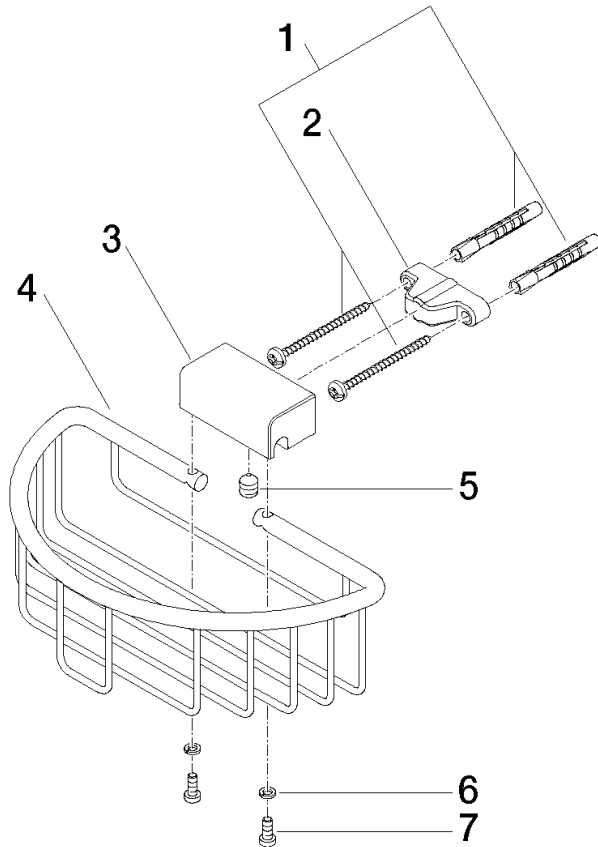

Shower basket for wall mounting - Brushed Platinum

MADISON

83 290 970

- width 200mm
- height 70 mm
- 115mm projection

Fits: MADISON, MEM, TARA, CL.1, LISSÉ,
VAIA, META, CYO

	Brushed Platinum	83 290 970-06
	Chrome	83 290 970-00
	Platinum	83 290 970-08
	Durabress (23kt Gold)	83 290 970-09
	Dark Chrome	83 290 970-19
	Light Gold	83 290 970-26
	Brushed Light Gold	83 290 970-27
	Brushed Durabress (23kt Gold)	83 290 970-28
	Matte Black	83 290 970-33
	Brushed Bronze	83 290 970-42
	Brushed Champagne (22kt Gold)	83 290 970-46
	Champagne (22kt Gold)	83 290 970-47
	Brushed Chrome	83 290 970-93
	Brushed Dark Platinum	83 290 970-99

Shower basket for wall mounting - Brushed Platinum

MADISON

83 290 970

mm [inches]

83 290 970

Product version from 10/1/2023

Parts for other finishes can be found here: [Chrome](#)

Shower basket for wall mounting - Brushed Platinum

MADISON

83 290 970

Spare parts list

Product version from 10/1/2023

No.	Item Number	Name	Quantity used	Delivery time
	05 30 31 025 00 90	fixing set	9	2