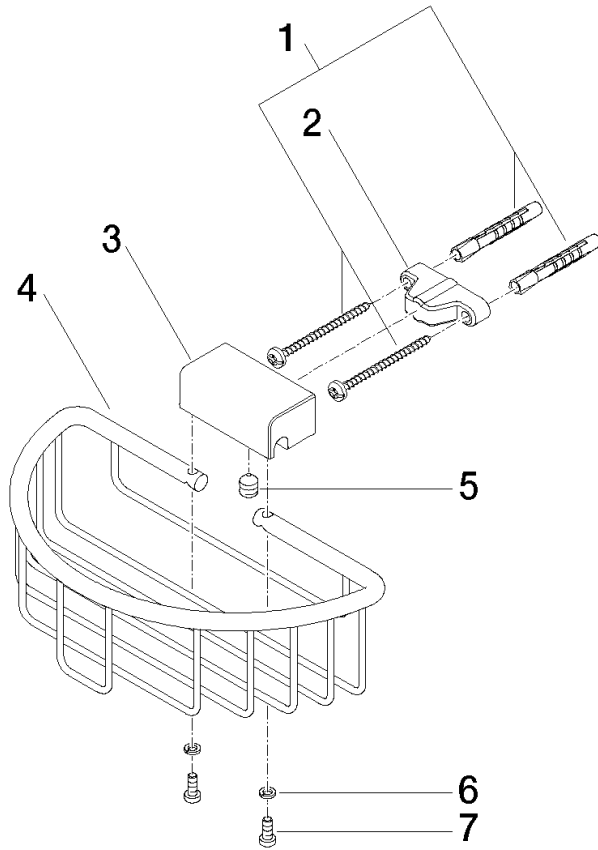

Shower basket for wall mounting - Platinum

MADISON

83 290 970

- width 200mm
- height 70 mm
- 115mm projection

Fits: MADISON, MEM, TARA, CL.1, LISSÉ,
VAIA, META, CYO

	Platinum	83 290 970-08
	Chrome	83 290 970-00
	Brushed Platinum	83 290 970-06
	Durabress (23kt Gold)	83 290 970-09
	Dark Chrome	83 290 970-19
	Light Gold	83 290 970-26
	Brushed Light Gold	83 290 970-27
	Brushed Durabress (23kt Gold)	83 290 970-28
	Matte Black	83 290 970-33
	Brushed Bronze	83 290 970-42
	Brushed Champagne (22kt Gold)	83 290 970-46
	Champagne (22kt Gold)	83 290 970-47
	Brushed Chrome	83 290 970-93
	Brushed Dark Platinum	83 290 970-99

Shower basket for wall mounting - Platinum

MADISON

83 290 970

mm [inches]

83 290 970

Product version from 10/1/2023

Parts for other finishes can be found here: [Chrome](#)

Shower basket for wall mounting - Platinum

MADISON

83 290 970

Spare parts list

Product version from 10/1/2023

No.	Item Number	Name	Quantity used	Delivery time
	05 30 31 025 00 90	fixing set	9	2