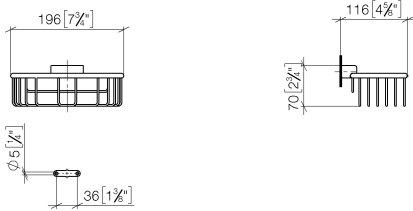

Shower basket for wall mounting - Platinum

MADISON

83 290 970

- width 200mm
- height 70 mm
- 115mm projection

Fits: MADISON, MEM, TARA, CL.1, LISSÉ,
VAIA, META, CYO

	Platinum	83 290 970-08
	Chrome	83 290 970-00
	Brushed Platinum	83 290 970-06
	Durabress (23kt Gold)	83 290 970-09
	Dark Chrome	83 290 970-19
	Light Gold	83 290 970-26
	Brushed Light Gold	83 290 970-27
	Brushed Durabress (23kt Gold)	83 290 970-28
	Matte Black	83 290 970-33
	Brushed Bronze	83 290 970-42
	Brushed Champagne (22kt Gold)	83 290 970-46
	Champagne (22kt Gold)	83 290 970-47
	Brushed Chrome	83 290 970-93
	Brushed Dark Platinum	83 290 970-99

Shower basket for wall mounting - Platinum

MADISON

83 290 970

mm [inches]

83 290 970

Product version from 10/1/2023

Parts for other finishes can be found here: [Chrome](#)

Shower basket for wall mounting - Platinum

MADISON

83 290 970

Spare parts list

Product version from 10/1/2023

No.	Item Number	Name	Quantity used	Delivery time
	05 30 31 025 00 90	fixing set	9	2