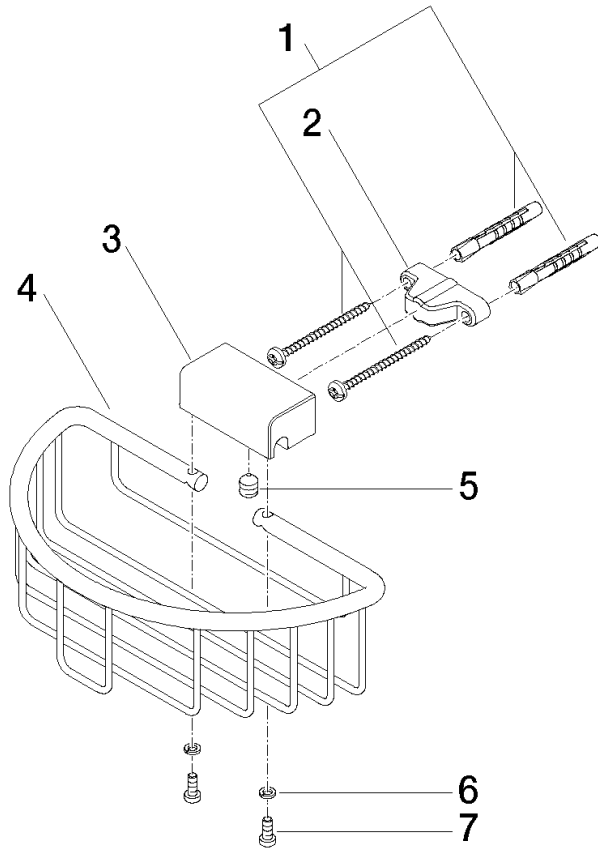

Shower basket for wall mounting - Durabronz (23kt Gold)

MADISON

83 290 970

- width 200mm
- height 70 mm
- 115mm projection

Fits: MADISON, MEM, TARA, CL.1, LISSÉ,
VAIA, META, CYO

	Durabronz (23kt Gold)	83 290 970-09
	Chrome	83 290 970-00
	Brushed Platinum	83 290 970-06
	Platinum	83 290 970-08
	Dark Chrome	83 290 970-19
	Light Gold	83 290 970-26
	Brushed Light Gold	83 290 970-27
	Brushed Durabronz (23kt Gold)	83 290 970-28
	Matte Black	83 290 970-33
	Brushed Bronze	83 290 970-42
	Brushed Champagne (22kt Gold)	83 290 970-46
	Champagne (22kt Gold)	83 290 970-47
	Brushed Chrome	83 290 970-93
	Brushed Dark Platinum	83 290 970-99

Shower basket for wall mounting - Durabronz (23kt Gold)

MADISON

83 290 970

mm [inches]

83 290 970

Product version from 10/1/2023

Parts for other finishes can be found here: [Chrome](#)

Shower basket for wall mounting - Durabross (23kt Gold)

MADISON

83 290 970

Spare parts list

Product version from 10/1/2023

No.	Item Number	Name	Quantity used	Delivery time
	05 30 31 025 00 90	fixing set	9	2