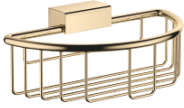

Shower basket for wall mounting - Durabronz (23kt Gold)

MADISON

83 290 970

- width 200mm
- height 70 mm
- 115mm projection

Fits: MADISON, MEM, TARA, CL.1, LISSÉ,
VAIA, META, CYO

	Durabronz (23kt Gold)	83 290 970-09
	Chrome	83 290 970-00
	Brushed Platinum	83 290 970-06
	Platinum	83 290 970-08
	Dark Chrome	83 290 970-19
	Light Gold	83 290 970-26
	Brushed Light Gold	83 290 970-27
	Brushed Durabronz (23kt Gold)	83 290 970-28
	Matte Black	83 290 970-33
	Brushed Bronze	83 290 970-42
	Brushed Champagne (22kt Gold)	83 290 970-46
	Champagne (22kt Gold)	83 290 970-47
	Brushed Chrome	83 290 970-93
	Brushed Dark Platinum	83 290 970-99

Shower basket for wall mounting - Durabronz (23kt Gold)

MADISON

83 290 970

mm [inches]

83 290 970

Product version from 10/1/2023

Parts for other finishes can be found here: [Chrome](#)

Shower basket for wall mounting - Durabross (23kt Gold)