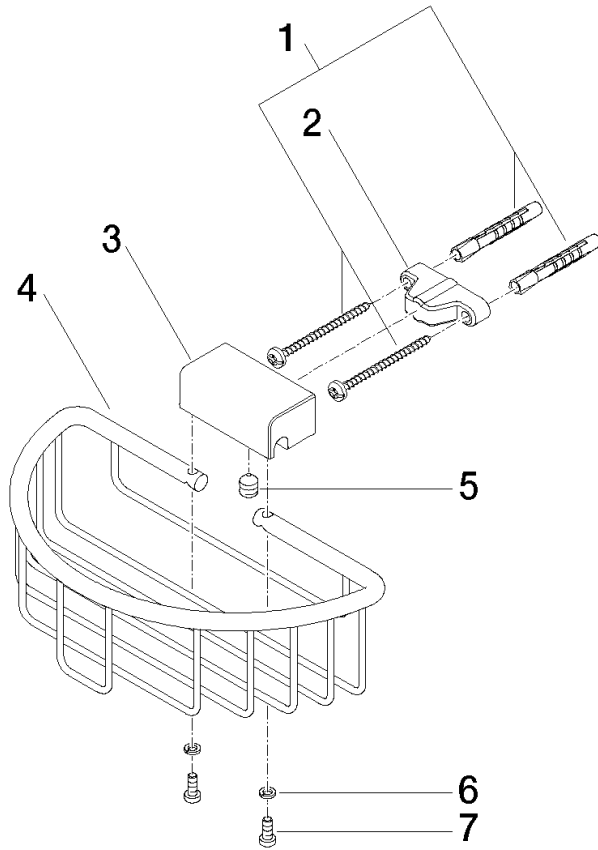

Shower basket for wall mounting - Brushed Chrome

MADISON

83 290 970

- width 200mm
- height 70 mm
- 115mm projection

Fits: MADISON, MEM, TARA, CL.1, LISSÉ,
VAIA, META, CYO

| | | |
|--|-------------------------------|---------------|
|  | Brushed Chrome | 83 290 970-93 |
|  | Chrome | 83 290 970-00 |
|  | Brushed Platinum | 83 290 970-06 |
|  | Platinum | 83 290 970-08 |
|  | Durabrand (23kt Gold) | 83 290 970-09 |
|  | Dark Chrome | 83 290 970-19 |
|  | Light Gold | 83 290 970-26 |
|  | Brushed Light Gold | 83 290 970-27 |
|  | Brushed Durabrand (23kt Gold) | 83 290 970-28 |
|  | Matte Black | 83 290 970-33 |
|  | Brushed Bronze | 83 290 970-42 |
|  | Brushed Champagne (22kt Gold) | 83 290 970-46 |
|  | Champagne (22kt Gold) | 83 290 970-47 |
|  | Brushed Dark Platinum | 83 290 970-99 |

Shower basket for wall mounting - Brushed Chrome

MADISON

83 290 970

mm [inches]

83 290 970

Product version from 10/1/2023

Parts for other finishes can be found here: [Chrome](#)

Shower basket for wall mounting - Brushed Chrome

MADISON

83 290 970

Spare parts list

Product version from 10/1/2023

| No. | Item Number | Name | Quantity used | Delivery time |
|-----|--------------------|------------|---------------|---------------|
| | 05 30 31 025 00 90 | fixing set | 9 | 2 |