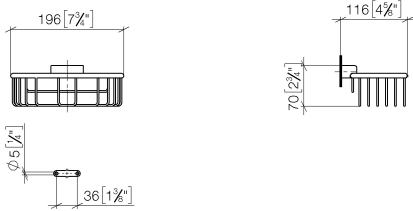

Shower basket for wall mounting - Brushed Chrome

MADISON

83 290 970

- width 200mm
- height 70 mm
- 115mm projection

Fits: MADISON, MEM, TARA, CL.1, LISSÉ,
VAIA, META, CYO

| | | |
|--|-------------------------------|---------------|
|  | Brushed Chrome | 83 290 970-93 |
|  | Chrome | 83 290 970-00 |
|  | Brushed Platinum | 83 290 970-06 |
|  | Platinum | 83 290 970-08 |
|  | Durabrand (23kt Gold) | 83 290 970-09 |
|  | Dark Chrome | 83 290 970-19 |
|  | Light Gold | 83 290 970-26 |
|  | Brushed Light Gold | 83 290 970-27 |
|  | Brushed Durabrand (23kt Gold) | 83 290 970-28 |
|  | Matte Black | 83 290 970-33 |
|  | Brushed Bronze | 83 290 970-42 |
|  | Brushed Champagne (22kt Gold) | 83 290 970-46 |
|  | Champagne (22kt Gold) | 83 290 970-47 |
|  | Brushed Dark Platinum | 83 290 970-99 |

Shower basket for wall mounting - Brushed Chrome

MADISON

83 290 970

mm [inches]

83 290 970

Product version from 10/1/2023

Parts for other finishes can be found here: [Chrome](#)

Shower basket for wall mounting - Brushed Chrome