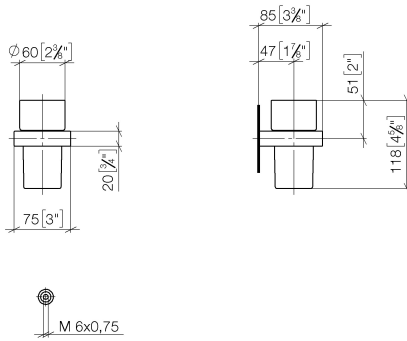

Tumbler holder wall model - Brushed Platinum

MEM

83 400 780

- crystal glass
- width 75mm
- height 118 mm
- 85mm projection

Fits: MEM, CL.1, CYO

	Brushed Platinum	83 400 780-06
	Chrome	83 400 780-00
	Platinum	83 400 780-08
	Dark Chrome	83 400 780-19
	Brushed Durabronze (23kt Gold)	83 400 780-28
	Brushed Champagne (22kt Gold)	83 400 780-46
	Champagne (22kt Gold)	83 400 780-47
	Brushed Dark Platinum	83 400 780-99

83 400 780

mm [inches]

83 400 780

Parts for other finishes can be found here: [Chrome](#)

Spare parts list

No.	Item Number	Name	Quantity used	Delivery time
1	90 90 00 008 00 84	glass	1	2
2	08 28 10 500 91	ring	1	2
3	09 31 11 148 90	pin	2	2
4	05 17 20 726 02 90	fixing set	2	2
5	08 17 20 726 90	holder	2	2