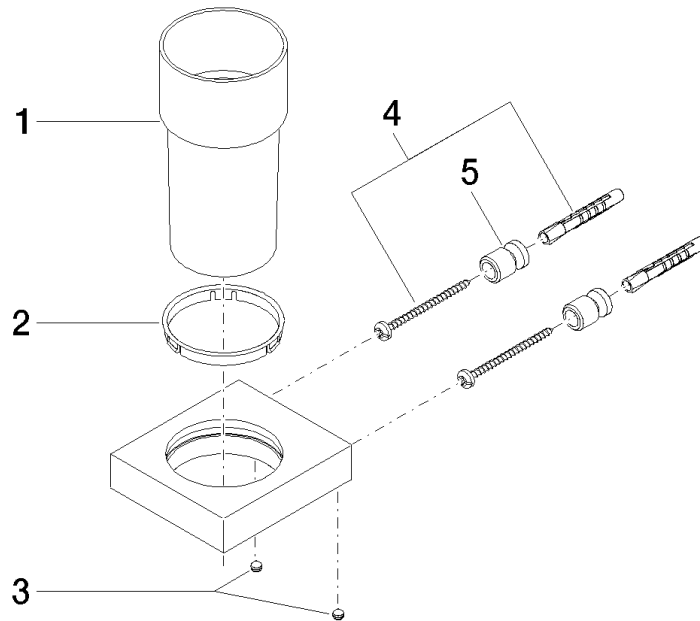

Tumbler holder wall model - Brushed Durabross (23kt Gold)

MEM

83 400 780

- crystal glass
- width 75mm
- height 118 mm
- 85mm projection

Fits: MEM, CL.1, CYO

	Brushed Durabross (23kt Gold)	83 400 780-28
	Chrome	83 400 780-00
	Brushed Platinum	83 400 780-06
	Platinum	83 400 780-08
	Dark Chrome	83 400 780-19
	Brushed Champagne (22kt Gold)	83 400 780-46
	Champagne (22kt Gold)	83 400 780-47
	Brushed Dark Platinum	83 400 780-99

83 400 780

mm [inches]

83 400 780

Parts for other finishes can be found here: [Chrome](#)

Spare parts list

No.	Item Number	Name	Quantity used	Delivery time
1	90 90 00 008 00 84	glass	1	2
2	08 28 10 500 91	ring	1	2
3	09 31 11 148 90	pin	2	2
4	05 17 20 726 02 90	fixing set	2	2
5	08 17 20 726 90	holder	2	2