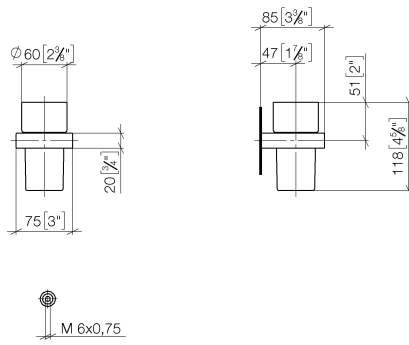

Tumbler holder wall model - Brushed Durabross (23kt Gold)

MEM

83 400 780

- crystal glass
- width 75mm
- height 118 mm
- 85mm projection

Fits: MEM, CL.1, CYO

	Brushed Durabross (23kt Gold)	83 400 780-28
	Chrome	83 400 780-00
	Brushed Platinum	83 400 780-06
	Platinum	83 400 780-08
	Dark Chrome	83 400 780-19
	Brushed Champagne (22kt Gold)	83 400 780-46
	Champagne (22kt Gold)	83 400 780-47
	Brushed Dark Platinum	83 400 780-99

83 400 780

mm [inches]

83 400 780

Parts for other finishes can be found here: [Chrome](#)

Spare parts list

No.	Item Number	Name	Quantity used	Delivery time
1	90 90 00 008 00 84	glass	1	2
2	08 28 10 500 91	ring	1	2
3	09 31 11 148 90	pin	2	2
4	05 17 20 726 02 90	fixing set	2	2
5	08 17 20 726 90	holder	2	2