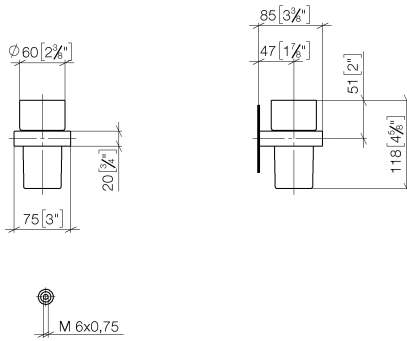

Tumbler holder wall model - Brushed Champagne (22kt Gold)

MEM

83 400 780

- crystal glass
- width 75mm
- height 118 mm
- 85mm projection

Fits: MEM, CL.1, CYO

	Brushed Champagne (22kt Gold)	83 400 780-46
	Chrome	83 400 780-00
	Brushed Platinum	83 400 780-06
	Platinum	83 400 780-08
	Dark Chrome	83 400 780-19
	Brushed Durabronze (23kt Gold)	83 400 780-28
	Champagne (22kt Gold)	83 400 780-47
	Brushed Dark Platinum	83 400 780-99

83 400 780

mm [inches]

83 400 780

Parts for other finishes can be found here: [Chrome](#)

Spare parts list

No.	Item Number	Name	Quantity used	Delivery time
1	90 90 00 008 00 84	glass	1	2
2	08 28 10 500 91	ring	1	2
3	09 31 11 148 90	pin	2	2
4	05 17 20 726 02 90	fixing set	2	2
5	08 17 20 726 90	holder	2	2