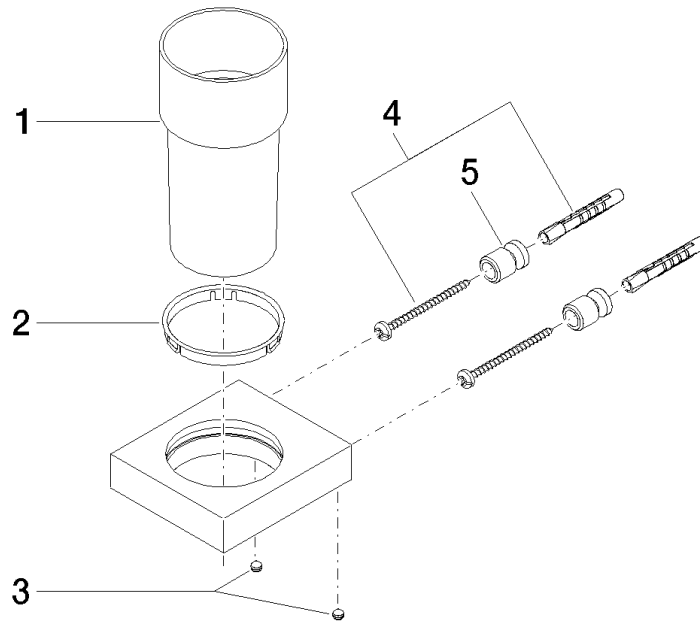

Tumbler holder wall model - Brushed Champagne (22kt Gold)

MEM

83 400 780

- crystal glass
- width 75mm
- height 118 mm
- 85mm projection

Fits: MEM, CL.1, CYO

	Brushed Champagne (22kt Gold)	83 400 780-46
	Chrome	83 400 780-00
	Brushed Platinum	83 400 780-06
	Platinum	83 400 780-08
	Dark Chrome	83 400 780-19
	Brushed Durabronze (23kt Gold)	83 400 780-28
	Champagne (22kt Gold)	83 400 780-47
	Brushed Dark Platinum	83 400 780-99

83 400 780

mm [inches]

83 400 780

Parts for other finishes can be found here: [Chrome](#)

Spare parts list

No.	Item Number	Name	Quantity used	Delivery time
1	90 90 00 008 00 84	glass	1	2
2	08 28 10 500 91	ring	1	2
3	09 31 11 148 90	pin	2	2
4	05 17 20 726 02 90	fixing set	2	2
5	08 17 20 726 90	holder	2	2