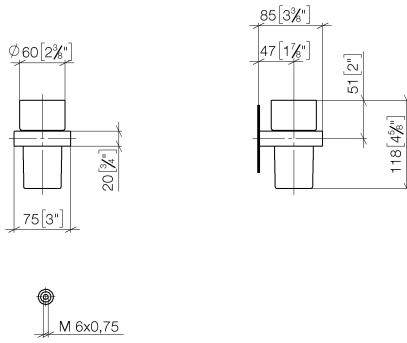

Tumbler holder wall model - Brushed Dark Platinum

MEM

83 400 780

- crystal glass
- width 75mm
- height 118 mm
- 85mm projection

Fits: MEM, CL.1, CYO

	Brushed Dark Platinum	83 400 780-99
	Chrome	83 400 780-00
	Brushed Platinum	83 400 780-06
	Platinum	83 400 780-08
	Dark Chrome	83 400 780-19
	Brushed Durabronze (23kt Gold)	83 400 780-28
	Brushed Champagne (22kt Gold)	83 400 780-46
	Champagne (22kt Gold)	83 400 780-47

83 400 780

mm [inches]

83 400 780

Parts for other finishes can be found here: [Chrome](#)

### Spare parts list

No.	Item Number	Name	Quantity used	Delivery time
1	90 90 00 008 00 84	glass	1	2
2	08 28 10 500 91	ring	1	2
3	09 31 11 148 90	pin	2	2
4	05 17 20 726 02 90	fixing set	2	2
5	08 17 20 726 90	holder	2	2