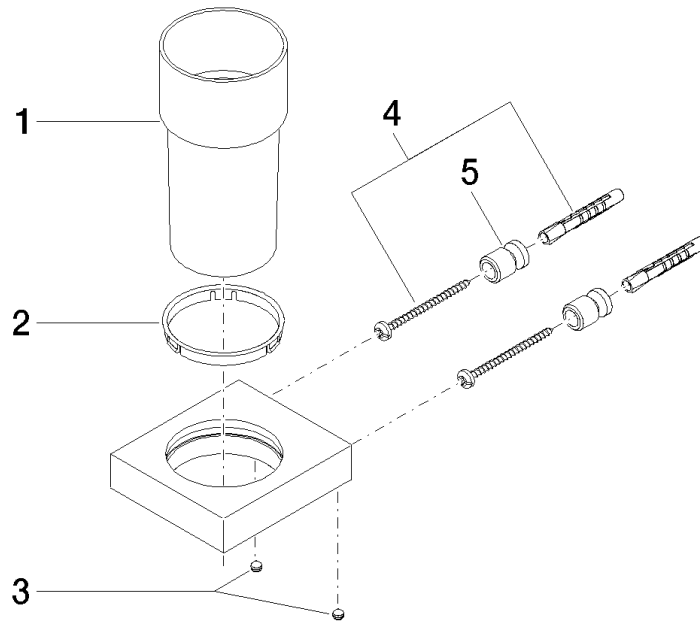

Tumbler holder wall model - Brushed Dark Platinum

MEM

83 400 780

- crystal glass
- width 75mm
- height 118 mm
- 85mm projection

Fits: MEM, CL.1, CYO

	Brushed Dark Platinum	83 400 780-99
	Chrome	83 400 780-00
	Brushed Platinum	83 400 780-06
	Platinum	83 400 780-08
	Dark Chrome	83 400 780-19
	Brushed Durabronze (23kt Gold)	83 400 780-28
	Brushed Champagne (22kt Gold)	83 400 780-46
	Champagne (22kt Gold)	83 400 780-47

83 400 780

mm [inches]

83 400 780

Parts for other finishes can be found here: [Chrome](#)

### Spare parts list

No.	Item Number	Name	Quantity used	Delivery time
1	90 90 00 008 00 84	glass	1	2
2	08 28 10 500 91	ring	1	2
3	09 31 11 148 90	pin	2	2
4	05 17 20 726 02 90	fixing set	2	2
5	08 17 20 726 90	holder	2	2