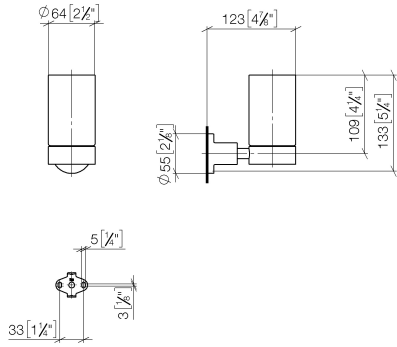

83 400 892

- crystal glass brush holder, matte
- width 65mm
- height 125 mm
- rosette Ø 55 mm
- 123mm projection

Recommended miscellaneous

Crystal tumbler matte -

08 90 00 017
82

83 400 892

mm [inches]

TARA Tumbler holder wall model - Brushed Platinum

TARA

83 400 892

Spare parts list

No.	Item Number	Name	Quantity used	Delivery time
	08 90 00 017 82	Crystal tumbler matte -	10	2