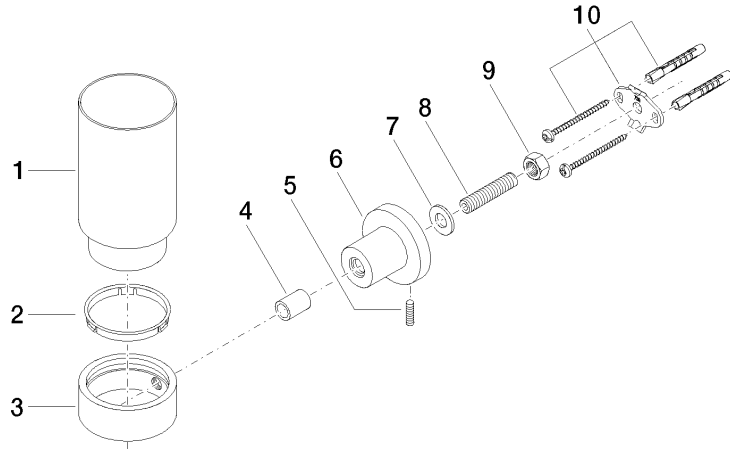

83 400 892

- crystal glass brush holder, matte
- width 65mm
- height 125 mm
- rosette Ø 55 mm
- 123mm projection

Recommended miscellaneous

Crystal tumbler matte -

08 90 00 017
82

83 400 892

mm [inches]

TARA Tumbler holder wall model - Brushed Platinum

TARA

83 400 892

Spare parts list

No.	Item Number	Name	Quantity used	Delivery time
	08 90 00 017 82	Crystal tumbler matte -	10	2