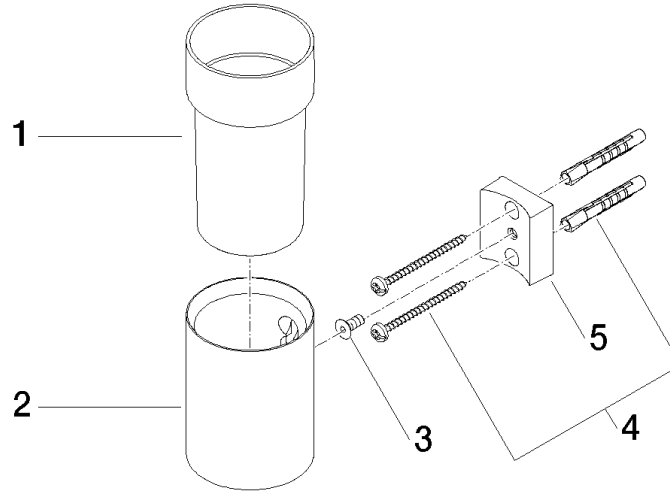

Tumbler holder wall model - Brushed Platinum

MADISON

83 400 979

- crystal glass, transparent
- width 60mm
- height 120 mm
- 110mm projection

Fits: MADISON, MEM, TARA, CL.1, LISSÉ,
VAIA, META, CYO

	Brushed Platinum	83 400 979-06
	Chrome	83 400 979-00
	Platinum	83 400 979-08
	Durabress (23kt Gold)	83 400 979-09
	Dark Chrome	83 400 979-19
	Light Gold	83 400 979-26
	Brushed Light Gold	83 400 979-27
	Brushed Durabress (23kt Gold)	83 400 979-28
	Matte Black	83 400 979-33
	Brushed Bronze	83 400 979-42
	Brushed Champagne (22kt Gold)	83 400 979-46
	Champagne (22kt Gold)	83 400 979-47
	Brushed Chrome	83 400 979-93
	Brushed Dark Platinum	83 400 979-99

83 400 979

mm [inches]

83 400 979

Parts for other finishes can be found here: [Chrome](#)

Spare parts list

No.	Item Number	Name	Quantity used	Delivery time
1	90 90 00 008 00 84	glass	1	2
2	08 17 97 569-06	holder	1	10
3	09 30 30 117 90	screw	1	2
4	05 30 31 025 00 90	fixing set	1	2
5	08 10 10 530-06	holder	1	10