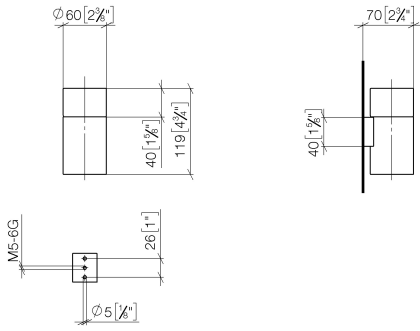

Tumbler holder wall model - Brushed Platinum

MADISON

83 400 979

- crystal glass, transparent
- width 60mm
- height 120 mm
- 110mm projection

Fits: MADISON, MEM, TARA, CL.1, LISSÉ,
VAIA, META, CYO

	Brushed Platinum	83 400 979-06
	Chrome	83 400 979-00
	Platinum	83 400 979-08
	Durabress (23kt Gold)	83 400 979-09
	Dark Chrome	83 400 979-19
	Light Gold	83 400 979-26
	Brushed Light Gold	83 400 979-27
	Brushed Durabress (23kt Gold)	83 400 979-28
	Matte Black	83 400 979-33
	Brushed Bronze	83 400 979-42
	Brushed Champagne (22kt Gold)	83 400 979-46
	Champagne (22kt Gold)	83 400 979-47
	Brushed Chrome	83 400 979-93
	Brushed Dark Platinum	83 400 979-99

83 400 979

mm [inches]

83 400 979

Parts for other finishes can be found here: [Chrome](#)

Spare parts list

No.	Item Number	Name	Quantity used	Delivery time
1	90 90 00 008 00 84	glass	1	2
2	08 17 97 569-06	holder	1	10
3	09 30 30 117 90	screw	1	2
4	05 30 31 025 00 90	fixing set	1	2
5	08 10 10 530-06	holder	1	10