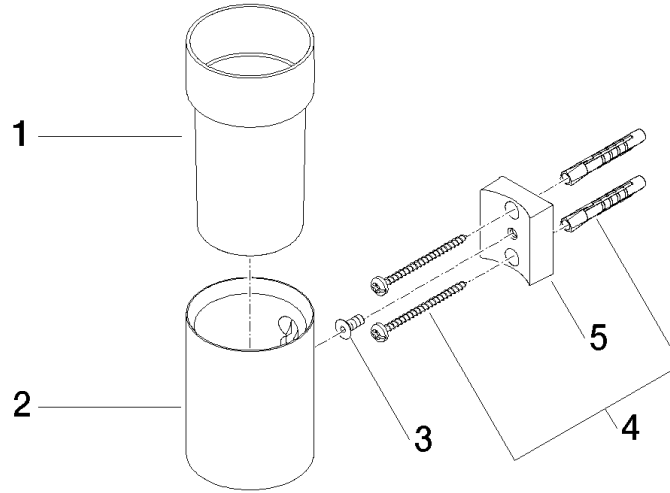

**Tumbler holder wall model - Light Gold**

MADISON

83 400 979

- crystal glass, transparent
- width 60mm
- height 120 mm
- 110mm projection

Fits: MADISON, MEM, TARA, CL.1, LISSÉ,  
VAIA, META, CYO

	Light Gold	83 400 979-26
	Chrome	83 400 979-00
	Brushed Platinum	83 400 979-06
	Platinum	83 400 979-08
	Durabress (23kt Gold)	83 400 979-09
	Dark Chrome	83 400 979-19
	Brushed Light Gold	83 400 979-27
	Brushed Durabress (23kt Gold)	83 400 979-28
	Matte Black	83 400 979-33
	Brushed Bronze	83 400 979-42
	Brushed Champagne (22kt Gold)	83 400 979-46
	Champagne (22kt Gold)	83 400 979-47
	Brushed Chrome	83 400 979-93
	Brushed Dark Platinum	83 400 979-99

83 400 979

mm [inches]

83 400 979

Parts for other finishes can be found here: [Chrome](#)

### Spare parts list

No.	Item Number	Name	Quantity used	Delivery time
1	90 90 00 008 00 84	glass	1	2
2	08 17 97 569-26	holder	1	60
3	09 30 30 117 90	screw	1	2
4	05 30 31 025 00 90	fixing set	1	2
5	08 10 10 530-26	holder	1	60