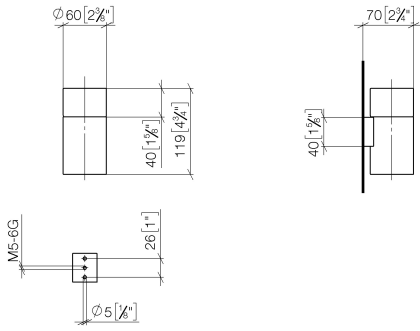

**Tumbler holder wall model - Light Gold**

MADISON

83 400 979

- crystal glass, transparent
- width 60mm
- height 120 mm
- 110mm projection

Fits: MADISON, MEM, TARA, CL.1, LISSÉ,  
VAIA, META, CYO

	Light Gold	83 400 979-26
	Chrome	83 400 979-00
	Brushed Platinum	83 400 979-06
	Platinum	83 400 979-08
	Durabress (23kt Gold)	83 400 979-09
	Dark Chrome	83 400 979-19
	Brushed Light Gold	83 400 979-27
	Brushed Durabress (23kt Gold)	83 400 979-28
	Matte Black	83 400 979-33
	Brushed Bronze	83 400 979-42
	Brushed Champagne (22kt Gold)	83 400 979-46
	Champagne (22kt Gold)	83 400 979-47
	Brushed Chrome	83 400 979-93
	Brushed Dark Platinum	83 400 979-99

83 400 979

mm [inches]

83 400 979

Parts for other finishes can be found here: [Chrome](#)

### Spare parts list

No.	Item Number	Name	Quantity used	Delivery time
1	90 90 00 008 00 84	glass	1	2
2	08 17 97 569-26	holder	1	60
3	09 30 30 117 90	screw	1	2
4	05 30 31 025 00 90	fixing set	1	2
5	08 10 10 530-26	holder	1	60