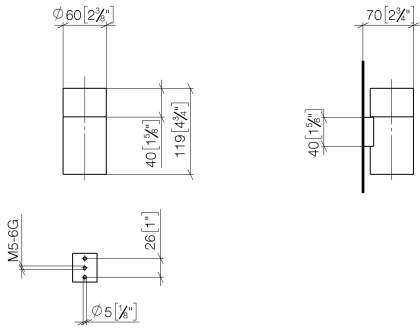

Tumbler holder wall model - Brushed Light Gold

MADISON

83 400 979

- crystal glass, transparent
- width 60mm
- height 120 mm
- 110mm projection

Fits: MADISON, MEM, TARA, CL.1, LISSÉ,  
VAIA, META, CYO

	Brushed Light Gold	83 400 979-27
	Chrome	83 400 979-00
	Brushed Platinum	83 400 979-06
	Platinum	83 400 979-08
	Durabress (23kt Gold)	83 400 979-09
	Dark Chrome	83 400 979-19
	Light Gold	83 400 979-26
	Brushed Durabress (23kt Gold)	83 400 979-28
	Matte Black	83 400 979-33
	Brushed Bronze	83 400 979-42
	Brushed Champagne (22kt Gold)	83 400 979-46
	Champagne (22kt Gold)	83 400 979-47
	Brushed Chrome	83 400 979-93
	Brushed Dark Platinum	83 400 979-99

83 400 979

mm [inches]

83 400 979

Parts for other finishes can be found here: [Chrome](#)

### Spare parts list

No.	Item Number	Name	Quantity used	Delivery time
1	90 90 00 008 00 84	glass	1	2
2	08 17 97 569-27	holder	1	60
3	09 30 30 117 90	screw	1	2
4	05 30 31 025 00 90	fixing set	1	2
5	08 10 10 530-27	holder	1	60