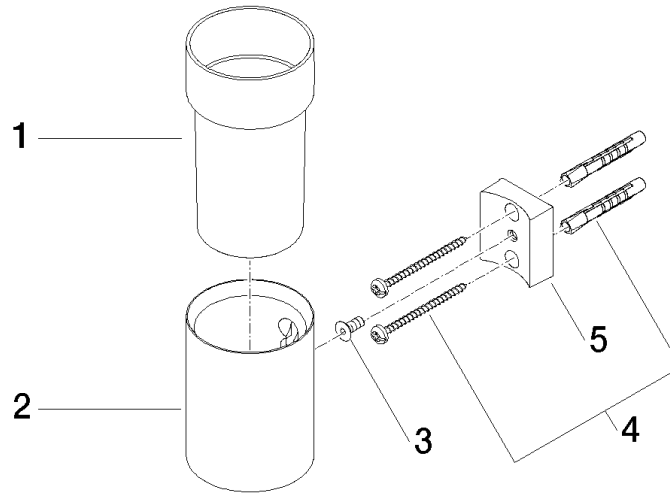

83 400 979

- crystal glass, transparent
- width 60mm
- height 120 mm
- 110mm projection

Fits: MADISON, MEM, TARA, CL.1, LISSÉ,  
VAIA, META, CYO

	Brushed Bronze	83 400 979-42
	Chrome	83 400 979-00
	Brushed Platinum	83 400 979-06
	Platinum	83 400 979-08
	Durabronze (23kt Gold)	83 400 979-09
	Dark Chrome	83 400 979-19
	Light Gold	83 400 979-26
	Brushed Light Gold	83 400 979-27
	Brushed Durabronze (23kt Gold)	83 400 979-28
	Matte Black	83 400 979-33
	Brushed Champagne (22kt Gold)	83 400 979-46
	Champagne (22kt Gold)	83 400 979-47
	Brushed Chrome	83 400 979-93
	Brushed Dark Platinum	83 400 979-99

83 400 979

mm [inches]

83 400 979

Parts for other finishes can be found here: [Chrome](#)

### Spare parts list

No.	Item Number	Name	Quantity used	Delivery time
1	90 90 00 008 00 84	glass	1	2
2	08 17 97 569-42	holder	1	60
3	09 30 30 117 90	screw	1	2
4	05 30 31 025 00 90	fixing set	1	2
5	08 10 10 530-42	holder	1	60