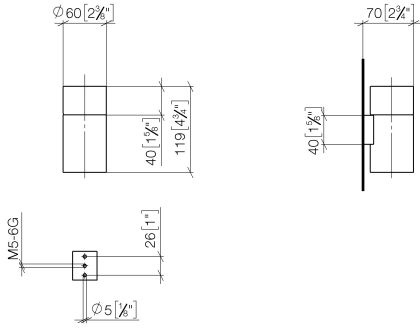

83 400 979

- crystal glass, transparent
- width 60mm
- height 120 mm
- 110mm projection

Fits: MADISON, MEM, TARA, CL.1, LISSÉ,  
VAIA, META, CYO

	Brushed Bronze	83 400 979-42
	Chrome	83 400 979-00
	Brushed Platinum	83 400 979-06
	Platinum	83 400 979-08
	Durabronze (23kt Gold)	83 400 979-09
	Dark Chrome	83 400 979-19
	Light Gold	83 400 979-26
	Brushed Light Gold	83 400 979-27
	Brushed Durabronze (23kt Gold)	83 400 979-28
	Matte Black	83 400 979-33
	Brushed Champagne (22kt Gold)	83 400 979-46
	Champagne (22kt Gold)	83 400 979-47
	Brushed Chrome	83 400 979-93
	Brushed Dark Platinum	83 400 979-99

83 400 979

mm [inches]

83 400 979

Parts for other finishes can be found here: [Chrome](#)

### Spare parts list

No.	Item Number	Name	Quantity used	Delivery time
1	90 90 00 008 00 84	glass	1	2
2	08 17 97 569-42	holder	1	60
3	09 30 30 117 90	screw	1	2
4	05 30 31 025 00 90	fixing set	1	2
5	08 10 10 530-42	holder	1	60