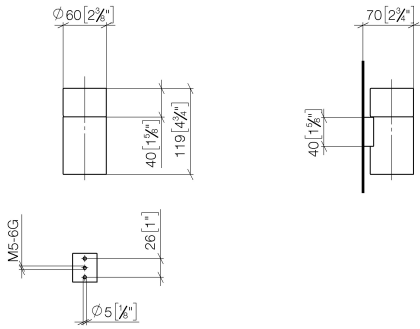

Tumbler holder wall model - Brushed Dark Platinum

MADISON

83 400 979

- crystal glass, transparent
- width 60mm
- height 120 mm
- 110mm projection

Fits: MADISON, MEM, TARA, CL.1, LISSÉ,
VAIA, META, CYO

	Brushed Dark Platinum	83 400 979-99
	Chrome	83 400 979-00
	Brushed Platinum	83 400 979-06
	Platinum	83 400 979-08
	Durabross (23kt Gold)	83 400 979-09
	Dark Chrome	83 400 979-19
	Light Gold	83 400 979-26
	Brushed Light Gold	83 400 979-27
	Brushed Durabross (23kt Gold)	83 400 979-28
	Matte Black	83 400 979-33
	Brushed Bronze	83 400 979-42
	Brushed Champagne (22kt Gold)	83 400 979-46
	Champagne (22kt Gold)	83 400 979-47
	Brushed Chrome	83 400 979-93

83 400 979

mm [inches]

83 400 979

Parts for other finishes can be found here: [Chrome](#)

Spare parts list

No.	Item Number	Name	Quantity used	Delivery time
1	90 90 00 008 00 84	glass	1	2
2	08 17 97 569-99	holder	1	30
3	09 30 30 117 90	screw	1	2
4	05 30 31 025 00 90	fixing set	1	2
5	08 10 10 530-99	holder	1	30