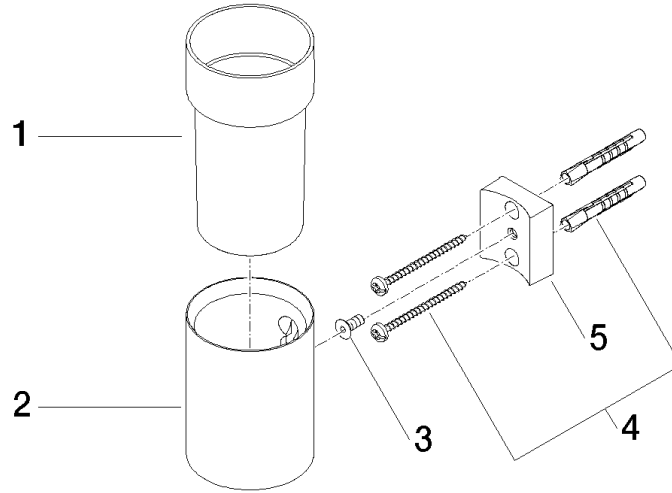

Tumbler holder wall model - Brushed Dark Platinum

MADISON

83 400 979

- crystal glass, transparent
- width 60mm
- height 120 mm
- 110mm projection

Fits: MADISON, MEM, TARA, CL.1, LISSÉ,
VAIA, META, CYO

	Brushed Dark Platinum	83 400 979-99
	Chrome	83 400 979-00
	Brushed Platinum	83 400 979-06
	Platinum	83 400 979-08
	Durabross (23kt Gold)	83 400 979-09
	Dark Chrome	83 400 979-19
	Light Gold	83 400 979-26
	Brushed Light Gold	83 400 979-27
	Brushed Durabross (23kt Gold)	83 400 979-28
	Matte Black	83 400 979-33
	Brushed Bronze	83 400 979-42
	Brushed Champagne (22kt Gold)	83 400 979-46
	Champagne (22kt Gold)	83 400 979-47
	Brushed Chrome	83 400 979-93

83 400 979

mm [inches]

83 400 979

Parts for other finishes can be found here: [Chrome](#)

Spare parts list

No.	Item Number	Name	Quantity used	Delivery time
1	90 90 00 008 00 84	glass	1	2
2	08 17 97 569-99	holder	1	30
3	09 30 30 117 90	screw	1	2
4	05 30 31 025 00 90	fixing set	1	2
5	08 10 10 530-99	holder	1	30