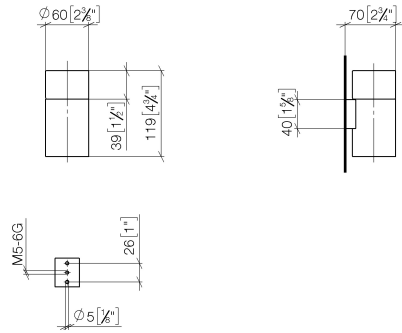

Tumbler holder wall model - Light Gold

MADISON

83 401 979

- crystal glass brush holder, matte
- width 60mm
- height 120 mm
- 110mm projection

Fits: MADISON, MEM, TARA, CL.1, LISSÉ,  
VAIA, META, CYO

	Light Gold	83 401 979-26
	Chrome	83 401 979-00
	Brushed Platinum	83 401 979-06
	Platinum	83 401 979-08
	Durabress (23kt Gold)	83 401 979-09
	Dark Chrome	83 401 979-19
	Brushed Light Gold	83 401 979-27
	Brushed Durabress (23kt Gold)	83 401 979-28
	Matte Black	83 401 979-33
	Brushed Bronze	83 401 979-42
	Brushed Champagne (22kt Gold)	83 401 979-46
	Champagne (22kt Gold)	83 401 979-47
	Brushed Chrome	83 401 979-93
	Brushed Dark Platinum	83 401 979-99

83 401 979

mm [inches]

83 401 979

Parts for other finishes can be found here: [Chrome](#)

### Spare parts list

No.	Item Number	Name	Quantity used	Delivery time
1	08 90 00 008 82	Crystal tumbler -	1	2
2	08 17 97 569-26	holder	1	60
3	09 30 30 117 90	screw	1	2
4	05 30 31 025 00 90	fixing set	1	2
5	08 10 10 530-26	holder	1	60