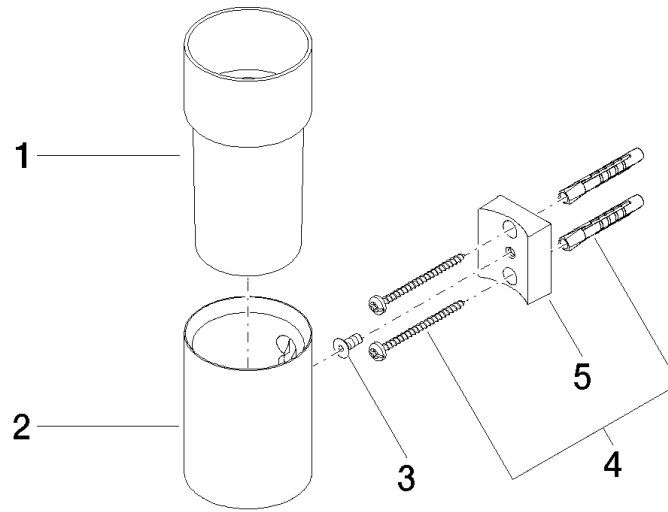

Tumbler holder wall model - Light Gold

MADISON

83 401 979

- crystal glass brush holder, matte
- width 60mm
- height 120 mm
- 110mm projection

Fits: MADISON, MEM, TARA, CL.1, LISSÉ,  
VAIA, META, CYO

	Light Gold	83 401 979-26
	Chrome	83 401 979-00
	Brushed Platinum	83 401 979-06
	Platinum	83 401 979-08
	Durabress (23kt Gold)	83 401 979-09
	Dark Chrome	83 401 979-19
	Brushed Light Gold	83 401 979-27
	Brushed Durabress (23kt Gold)	83 401 979-28
	Matte Black	83 401 979-33
	Brushed Bronze	83 401 979-42
	Brushed Champagne (22kt Gold)	83 401 979-46
	Champagne (22kt Gold)	83 401 979-47
	Brushed Chrome	83 401 979-93
	Brushed Dark Platinum	83 401 979-99

83 401 979

mm [inches]

83 401 979

Parts for other finishes can be found here: [Chrome](#)

### Spare parts list

No.	Item Number	Name	Quantity used	Delivery time
1	08 90 00 008 82	Crystal tumbler -	1	2
2	08 17 97 569-26	holder	1	60
3	09 30 30 117 90	screw	1	2
4	05 30 31 025 00 90	fixing set	1	2
5	08 10 10 530-26	holder	1	60