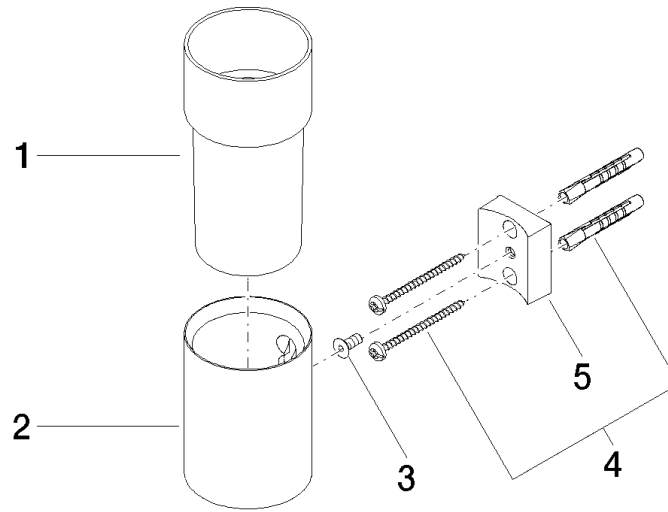

83 401 979

- crystal glass brush holder, matte
- width 60mm
- height 120 mm
- 110mm projection

Fits: MADISON, MEM, TARA, CL.1, LISSÉ,
VAIA, META, CYO

	Brushed Light Gold	83 401 979-27
	Chrome	83 401 979-00
	Brushed Platinum	83 401 979-06
	Platinum	83 401 979-08
	Durabress (23kt Gold)	83 401 979-09
	Dark Chrome	83 401 979-19
	Light Gold	83 401 979-26
	Brushed Durabress (23kt Gold)	83 401 979-28
	Matte Black	83 401 979-33
	Brushed Bronze	83 401 979-42
	Brushed Champagne (22kt Gold)	83 401 979-46
	Champagne (22kt Gold)	83 401 979-47
	Brushed Chrome	83 401 979-93
	Brushed Dark Platinum	83 401 979-99

83 401 979

mm [inches]

83 401 979

Parts for other finishes can be found here: [Chrome](#)

Spare parts list

No.	Item Number	Name	Quantity used	Delivery time
1	08 90 00 008 82	Crystal tumbler -	1	2
2	08 17 97 569-27	holder	1	60
3	09 30 30 117 90	screw	1	2
4	05 30 31 025 00 90	fixing set	1	2
5	08 10 10 530-27	holder	1	60