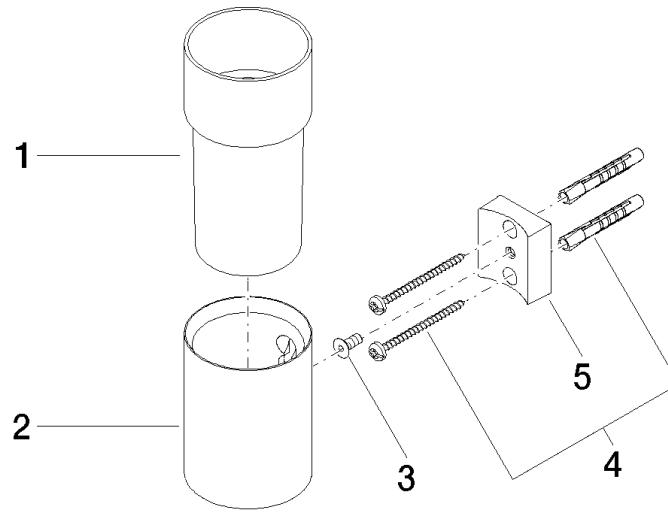

Tumbler holder wall model - Brushed Durabross (23kt Gold)

MADISON

83 401 979

- crystal glass brush holder, matte
- width 60mm
- height 120 mm
- 110mm projection

Fits: MADISON, MEM, TARA, CL.1, LISSÉ,
VAIA, META, CYO

Recommended miscellaneous

Crystal tumbler -

08 90 00 008
82

83 401 979

mm [inches]

83 401 979

Spare parts list

No.	Item Number	Name	Quantity used	Delivery time
1	08 90 00 008 82	Crystal tumbler -	1	2
2	08 17 97 569-28	holder	1	20
3	09 30 30 117 90	screw	1	2
4	05 30 31 025 00 90	fixing set	1	2
5	08 10 10 530-28	holder	1	20