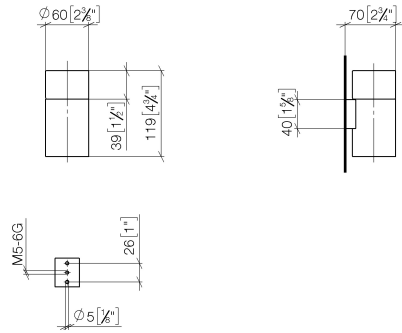

Recommended miscellaneous

Crystal tumbler -

08 90 00 008
82

83 401 979

mm [inches]

83 401 979

Spare parts list

No.	Item Number	Name	Quantity used	Delivery time
1	08 90 00 008 82	Crystal tumbler -	1	2
2	08 17 97 569-28	holder	1	20
3	09 30 30 117 90	screw	1	2
4	05 30 31 025 00 90	fixing set	1	2
5	08 10 10 530-28	holder	1	20