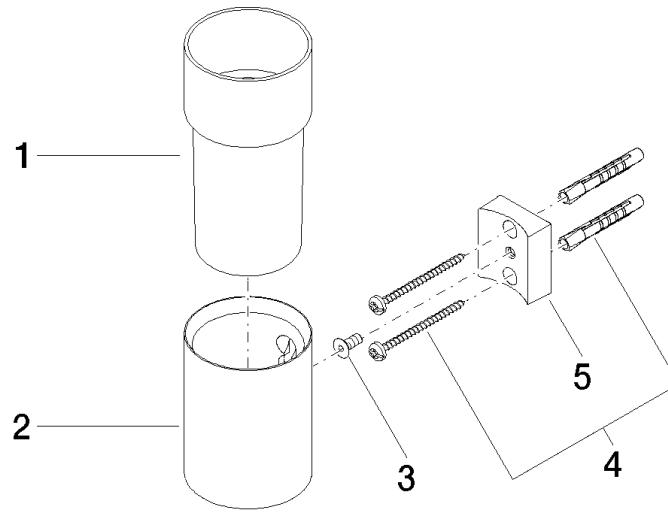

Tumbler holder wall model - Matte Black

MADISON

83 401 979

- crystal glass brush holder, matte
- width 60mm
- height 120 mm
- 110mm projection

Fits: MADISON, MEM, TARA, CL.1, LISSÉ,
VAIA, META, CYO

	Matte Black	83 401 979-33
	Chrome	83 401 979-00
	Brushed Platinum	83 401 979-06
	Platinum	83 401 979-08
	Durabross (23kt Gold)	83 401 979-09
	Dark Chrome	83 401 979-19
	Light Gold	83 401 979-26
	Brushed Light Gold	83 401 979-27
	Brushed Durabross (23kt Gold)	83 401 979-28
	Brushed Bronze	83 401 979-42
	Brushed Champagne (22kt Gold)	83 401 979-46
	Champagne (22kt Gold)	83 401 979-47
	Brushed Chrome	83 401 979-93
	Brushed Dark Platinum	83 401 979-99

Recommended miscellaneous

Crystal tumbler -

08 90 00 008
82

83 401 979

mm [inches]

83 401 979

Spare parts list

No.	Item Number	Name	Quantity used	Delivery time
1	08 90 00 008 82	Crystal tumbler -	1	2
2	08 17 97 569-33	holder	1	30
3	09 30 30 117 90	screw	1	2
4	05 30 31 025 00 90	fixing set	1	2
5	08 10 10 530-33	holder	1	30