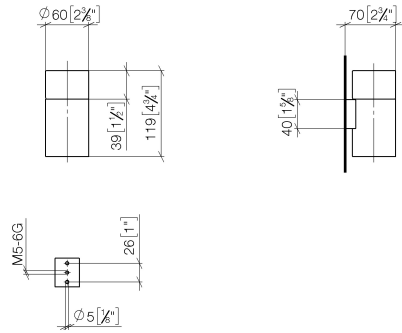

Recommended miscellaneous

Crystal tumbler -

08 90 00 008
82

83 401 979

mm [inches]

83 401 979

Spare parts list

No.	Item Number	Name	Quantity used	Delivery time
1	08 90 00 008 82	Crystal tumbler -	1	2
2	08 17 97 569-33	holder	1	30
3	09 30 30 117 90	screw	1	2
4	05 30 31 025 00 90	fixing set	1	2
5	08 10 10 530-33	holder	1	30