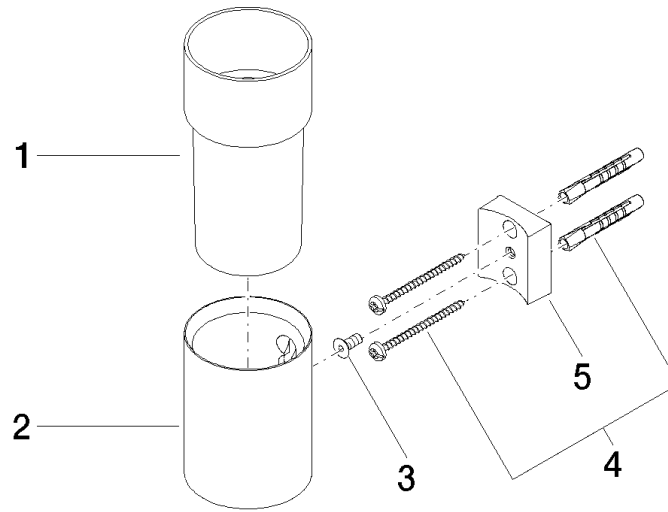

**Tumbler holder wall model - Brushed Champagne (22kt Gold)**

MADISON

83 401 979

- crystal glass brush holder, matte
- width 60mm
- height 120 mm
- 110mm projection

Fits: MADISON, MEM, TARA, CL.1, LISSÉ,  
VAIA, META, CYO

**Recommended miscellaneous**

**Crystal tumbler -**

08 90 00 008  
82

83 401 979

mm [inches]

83 401 979

### Spare parts list

No.	Item Number	Name	Quantity used	Delivery time
1	08 90 00 008 82	Crystal tumbler -	1	2
2	08 17 97 569-46	holder	1	30
3	09 30 30 117 90	screw	1	2
4	05 30 31 025 00 90	fixing set	1	2
5	08 10 10 530-46	holder	1	30