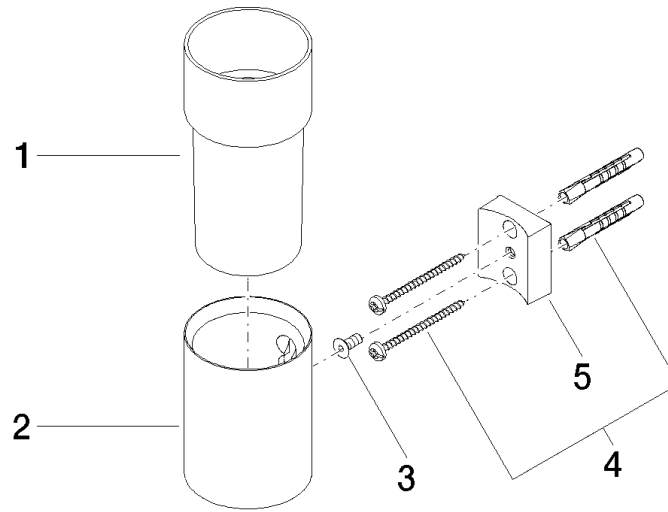

83 401 979

- crystal glass brush holder, matte
- width 60mm
- height 120 mm
- 110mm projection

Fits: MADISON, MEM, TARA, CL.1, LISSÉ,  
VAIA, META, CYO

	Brushed Chrome	83 401 979-93
	Chrome	83 401 979-00
	Brushed Platinum	83 401 979-06
	Platinum	83 401 979-08
	Durabress (23kt Gold)	83 401 979-09
	Dark Chrome	83 401 979-19
	Light Gold	83 401 979-26
	Brushed Light Gold	83 401 979-27
	Brushed Durabress (23kt Gold)	83 401 979-28
	Matte Black	83 401 979-33
	Brushed Bronze	83 401 979-42
	Brushed Champagne (22kt Gold)	83 401 979-46
	Champagne (22kt Gold)	83 401 979-47
	Brushed Dark Platinum	83 401 979-99

83 401 979

mm [inches]

83 401 979

Parts for other finishes can be found here: [Chrome](#)

### Spare parts list

No.	Item Number	Name	Quantity used	Delivery time
1	08 90 00 008 82	Crystal tumbler -	1	2
2	08 17 97 569-93	holder	1	20
3	09 30 30 117 90	screw	1	2
4	05 30 31 025 00 90	fixing set	1	2
5	08 10 10 530-93	holder	1	20