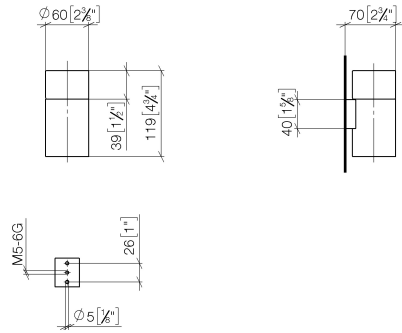

83 401 979

- crystal glass brush holder, matte
- width 60mm
- height 120 mm
- 110mm projection

Fits: MADISON, MEM, TARA, CL.1, LISSÉ,
VAIA, META, CYO

	Brushed Dark Platinum	83 401 979-99
	Chrome	83 401 979-00
	Brushed Platinum	83 401 979-06
	Platinum	83 401 979-08
	Durabrass (23kt Gold)	83 401 979-09
	Dark Chrome	83 401 979-19
	Light Gold	83 401 979-26
	Brushed Light Gold	83 401 979-27
	Brushed Durabrass (23kt Gold)	83 401 979-28
	Matte Black	83 401 979-33
	Brushed Bronze	83 401 979-42
	Brushed Champagne (22kt Gold)	83 401 979-46
	Champagne (22kt Gold)	83 401 979-47
	Brushed Chrome	83 401 979-93

Recommended miscellaneous

Crystal tumbler -

08 90 00 008
82

83 401 979

mm [inches]

83 401 979

Spare parts list

No.	Item Number	Name	Quantity used	Delivery time
1	08 90 00 008 82	Crystal tumbler -	1	2
2	08 17 97 569-99	holder	1	30
3	09 30 30 117 90	screw	1	2
4	05 30 31 025 00 90	fixing set	1	2
5	08 10 10 530-99	holder	1	30