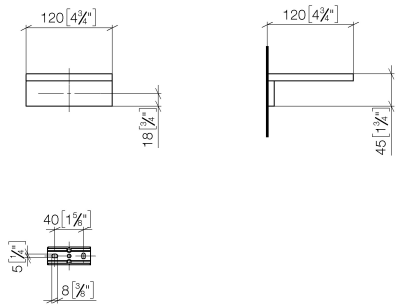

Soap dish wall model - Brushed Platinum

MEM

83 410 780

- width 120mm
- height 45 mm
- 120mm projection

Fits: MEM, CYO

	Brushed Platinum	83 410 780-06
	Chrome	83 410 780-00
	Platinum	83 410 780-08
	Dark Chrome	83 410 780-19
	Brushed Durabronze (23kt Gold)	83 410 780-28
	Brushed Champagne (22kt Gold)	83 410 780-46
	Champagne (22kt Gold)	83 410 780-47
	Brushed Dark Platinum	83 410 780-99

83 410 780

mm [inches]

83 410 780

Parts for other finishes can be found here: [Chrome](#)

Spare parts list

No.	Item Number	Name	Quantity used	Delivery time
1	08 17 78 601-06	dish	1	60
2	08 17 78 507-06	holder	1	60
3	90 31 11 112 00 90	pin	1	2
4	90 30 11 029 00 90	disc	2	2
5	09 30 30 069 90	screw	2	2
6	05 17 20 718 00 90	fixing set	1	2