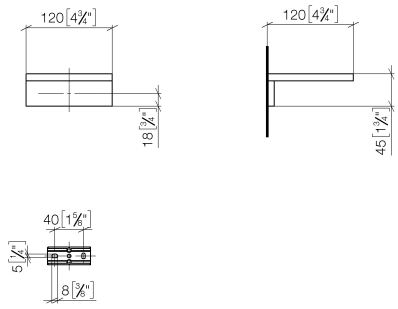

Soap dish wall model - Dark Chrome

MEM

83 410 780

- width 120mm
- height 45 mm
- 120mm projection

Fits: MEM, CYO

| | | |
|---|-------------------------------------|---------------|
|  | Dark Chrome | 83 410 780-19 |
|  | Chrome | 83 410 780-00 |
|  | Brushed Platinum | 83 410 780-06 |
|  | Platinum | 83 410 780-08 |
|  | Brushed Durabronze (23kt Gold) | 83 410 780-28 |
|  | Brushed Champagne (22kt Gold) | 83 410 780-46 |
|  | Champagne (22kt Gold) | 83 410 780-47 |
|  | Brushed Dark Platinum | 83 410 780-99 |

83 410 780

mm [inches]

83 410 780

Parts for other
finishes can be found
here: [Chrome](#)