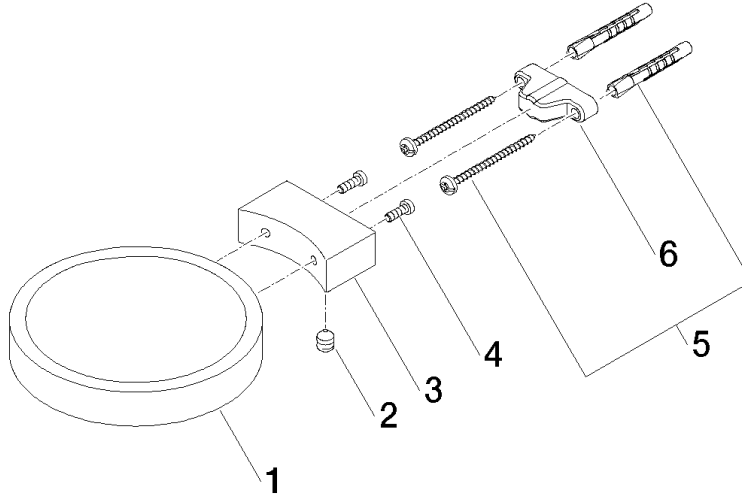

Soap dish wall model - Durabronz (23kt Gold)

MADISON

83 410 979

- width 120mm
- height 20 mm
- 145mm projection

Fits: MADISON, MEM, TARA, CL.1, LISSÉ,  
VAIA, META, CYO

	Durabronz (23kt Gold)	83 410 979-09
	Chrome	83 410 979-00
	Brushed Platinum	83 410 979-06
	Platinum	83 410 979-08
	Dark Chrome	83 410 979-19
	Light Gold	83 410 979-26
	Brushed Light Gold	83 410 979-27
	Brushed Durabronz (23kt Gold)	83 410 979-28
	Matte Black	83 410 979-33
	Brushed Bronze	83 410 979-42
	Brushed Champagne (22kt Gold)	83 410 979-46
	Champagne (22kt Gold)	83 410 979-47
	Brushed Chrome	83 410 979-93
	Brushed Dark Platinum	83 410 979-99

83 410 979

mm [inches]

83 410 979

Parts for other finishes can be found here: [Chrome](#)

### Spare parts list

No.	Item Number	Name	Quantity used	Delivery time
1	08 17 97 570-09	dish	1	40
2	09 31 11 002 90	pin	1	2
3	08 17 30 502-09	holder	1	40
4	09 30 30 080 90	screw	2	2
5	05 30 31 025 00 90	fixing set	1	2
6	09 17 20 030 90	holder	1	2