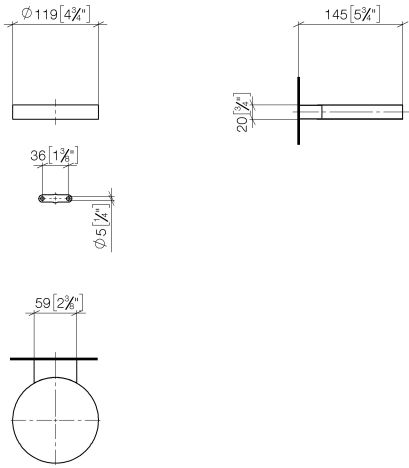

Soap dish wall model - Durabronz (23kt Gold)

MADISON

83 410 979

- width 120mm
- height 20 mm
- 145mm projection

Fits: MADISON, MEM, TARA, CL.1, LISSÉ,  
VAIA, META, CYO

	Durabronz (23kt Gold)	83 410 979-09
	Chrome	83 410 979-00
	Brushed Platinum	83 410 979-06
	Platinum	83 410 979-08
	Dark Chrome	83 410 979-19
	Light Gold	83 410 979-26
	Brushed Light Gold	83 410 979-27
	Brushed Durabronz (23kt Gold)	83 410 979-28
	Matte Black	83 410 979-33
	Brushed Bronze	83 410 979-42
	Brushed Champagne (22kt Gold)	83 410 979-46
	Champagne (22kt Gold)	83 410 979-47
	Brushed Chrome	83 410 979-93
	Brushed Dark Platinum	83 410 979-99

83 410 979

mm [inches]

83 410 979

Parts for other finishes can be found here: [Chrome](#)

### Spare parts list

No.	Item Number	Name	Quantity used	Delivery time
1	08 17 97 570-09	dish	1	40
2	09 31 11 002 90	pin	1	2
3	08 17 30 502-09	holder	1	40
4	09 30 30 080 90	screw	2	2
5	05 30 31 025 00 90	fixing set	1	2
6	09 17 20 030 90	holder	1	2