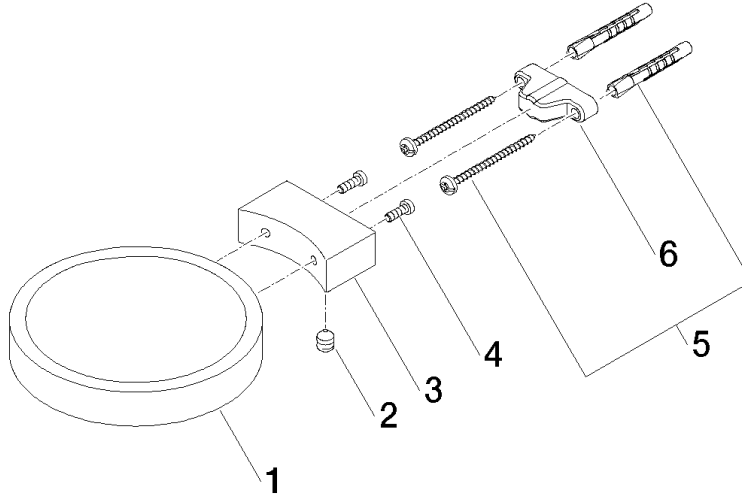

83 410 979

- width 120mm
- height 20 mm
- 145mm projection

Fits: MADISON, MEM, TARA, CL.1, LISSÉ,
VAIA, META, CYO

	Light Gold	83 410 979-26
	Chrome	83 410 979-00
	Brushed Platinum	83 410 979-06
	Platinum	83 410 979-08
	Durabress (23kt Gold)	83 410 979-09
	Dark Chrome	83 410 979-19
	Brushed Light Gold	83 410 979-27
	Brushed Durabress (23kt Gold)	83 410 979-28
	Matte Black	83 410 979-33
	Brushed Bronze	83 410 979-42
	Brushed Champagne (22kt Gold)	83 410 979-46
	Champagne (22kt Gold)	83 410 979-47
	Brushed Chrome	83 410 979-93
	Brushed Dark Platinum	83 410 979-99

83 410 979

mm [inches]

83 410 979

Parts for other finishes can be found here: [Chrome](#)

Spare parts list

No.	Item Number	Name	Quantity used	Delivery time
1	08 17 97 570-26	dish	1	60
2	09 31 11 002 90	pin	1	2
3	08 17 30 502-26	holder	1	60
4	09 30 30 080 90	screw	2	2
5	05 30 31 025 00 90	fixing set	1	2
6	09 17 20 030 90	holder	1	2