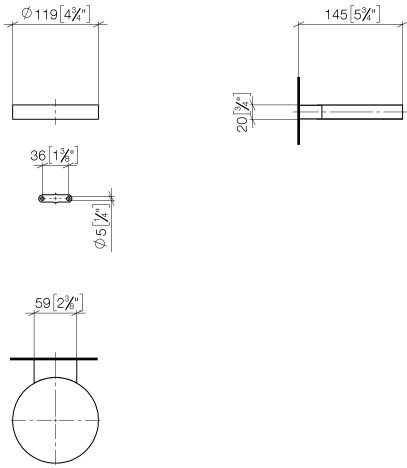

83 410 979

- width 120mm
- height 20 mm
- 145mm projection

Fits: MADISON, MEM, TARA, CL.1, LISSÉ,
VAIA, META, CYO

	Light Gold	83 410 979-26
	Chrome	83 410 979-00
	Brushed Platinum	83 410 979-06
	Platinum	83 410 979-08
	Durabress (23kt Gold)	83 410 979-09
	Dark Chrome	83 410 979-19
	Brushed Light Gold	83 410 979-27
	Brushed Durabress (23kt Gold)	83 410 979-28
	Matte Black	83 410 979-33
	Brushed Bronze	83 410 979-42
	Brushed Champagne (22kt Gold)	83 410 979-46
	Champagne (22kt Gold)	83 410 979-47
	Brushed Chrome	83 410 979-93
	Brushed Dark Platinum	83 410 979-99

83 410 979

mm [inches]

83 410 979

Parts for other finishes can be found here: [Chrome](#)

Spare parts list

No.	Item Number	Name	Quantity used	Delivery time
1	08 17 97 570-26	dish	1	60
2	09 31 11 002 90	pin	1	2
3	08 17 30 502-26	holder	1	60
4	09 30 30 080 90	screw	2	2
5	05 30 31 025 00 90	fixing set	1	2
6	09 17 20 030 90	holder	1	2