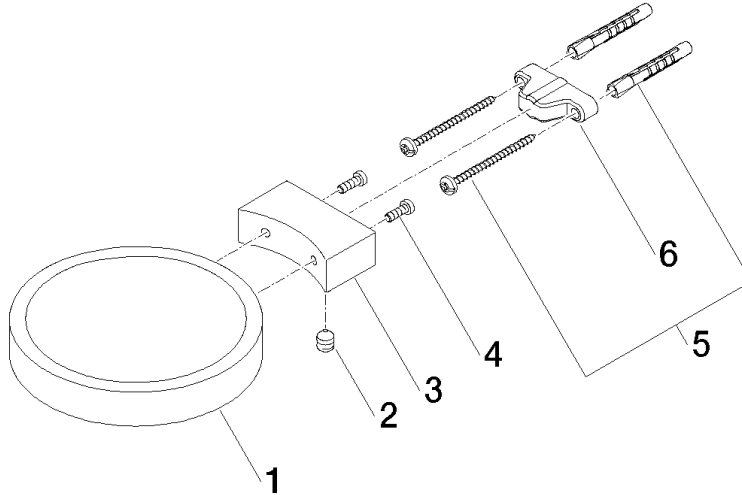

Soap dish wall model - Brushed Light Gold

MADISON

83 410 979

- width 120mm
- height 20 mm
- 145mm projection

Fits: MADISON, MEM, TARA, CL.1, LISSÉ,
VAIA, META, CYO

	Brushed Light Gold	83 410 979-27
	Chrome	83 410 979-00
	Brushed Platinum	83 410 979-06
	Platinum	83 410 979-08
	Durabress (23kt Gold)	83 410 979-09
	Dark Chrome	83 410 979-19
	Light Gold	83 410 979-26
	Brushed Durabress (23kt Gold)	83 410 979-28
	Matte Black	83 410 979-33
	Brushed Bronze	83 410 979-42
	Brushed Champagne (22kt Gold)	83 410 979-46
	Champagne (22kt Gold)	83 410 979-47
	Brushed Chrome	83 410 979-93
	Brushed Dark Platinum	83 410 979-99

83 410 979

mm [inches]

83 410 979

Parts for other finishes can be found here: [Chrome](#)

Spare parts list

No.	Item Number	Name	Quantity used	Delivery time
1	08 17 97 570-27	dish	1	60
2	09 31 11 002 90	pin	1	2
3	08 17 30 502-27	holder	1	60
4	09 30 30 080 90	screw	2	2
5	05 30 31 025 00 90	fixing set	1	2
6	09 17 20 030 90	holder	1	2