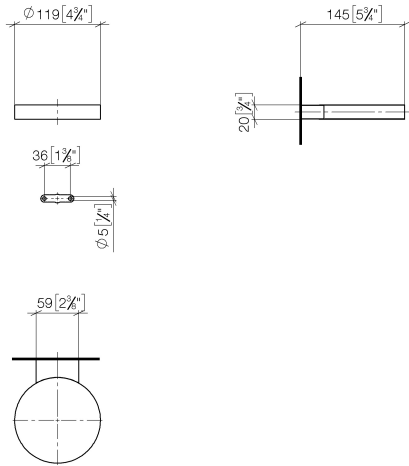

Soap dish wall model - Brushed Light Gold

MADISON

83 410 979

- width 120mm
- height 20 mm
- 145mm projection

Fits: MADISON, MEM, TARA, CL.1, LISSÉ,
VAIA, META, CYO

	Brushed Light Gold	83 410 979-27
	Chrome	83 410 979-00
	Brushed Platinum	83 410 979-06
	Platinum	83 410 979-08
	Durabress (23kt Gold)	83 410 979-09
	Dark Chrome	83 410 979-19
	Light Gold	83 410 979-26
	Brushed Durabress (23kt Gold)	83 410 979-28
	Matte Black	83 410 979-33
	Brushed Bronze	83 410 979-42
	Brushed Champagne (22kt Gold)	83 410 979-46
	Champagne (22kt Gold)	83 410 979-47
	Brushed Chrome	83 410 979-93
	Brushed Dark Platinum	83 410 979-99

83 410 979

mm [inches]

83 410 979

Parts for other finishes can be found here: [Chrome](#)

Spare parts list

No.	Item Number	Name	Quantity used	Delivery time
1	08 17 97 570-27	dish	1	60
2	09 31 11 002 90	pin	1	2
3	08 17 30 502-27	holder	1	60
4	09 30 30 080 90	screw	2	2
5	05 30 31 025 00 90	fixing set	1	2
6	09 17 20 030 90	holder	1	2