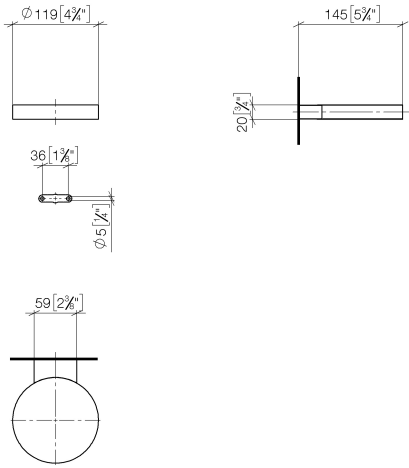

Soap dish wall model - Brushed Durabronz (23kt Gold)

MADISON

83 410 979

- width 120mm
- height 20 mm
- 145mm projection

Fits: MADISON, MEM, TARA, CL.1, LISSÉ,
VAIA, META, CYO

	Brushed Durabronz (23kt Gold)	83 410 979-28
	Chrome	83 410 979-00
	Brushed Platinum	83 410 979-06
	Platinum	83 410 979-08
	Durabronz (23kt Gold)	83 410 979-09
	Dark Chrome	83 410 979-19
	Light Gold	83 410 979-26
	Brushed Light Gold	83 410 979-27
	Matte Black	83 410 979-33
	Brushed Bronze	83 410 979-42
	Brushed Champagne (22kt Gold)	83 410 979-46
	Champagne (22kt Gold)	83 410 979-47
	Brushed Chrome	83 410 979-93
	Brushed Dark Platinum	83 410 979-99

83 410 979

mm [inches]

83 410 979

Parts for other finishes can be found here: [Chrome](#)

Spare parts list

No.	Item Number	Name	Quantity used	Delivery time
1	08 17 97 570-28	dish	1	20
2	09 31 11 002 90	pin	1	2
3	08 17 30 502-28	holder	1	20
4	09 30 30 080 90	screw	2	2
5	05 30 31 025 00 90	fixing set	1	2
6	09 17 20 030 90	holder	1	2