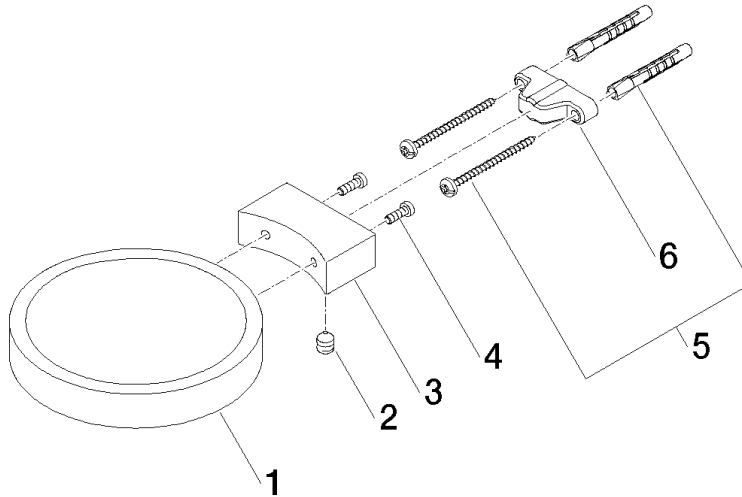

83 410 979

- width 120mm
- height 20 mm
- 145mm projection

Fits: MADISON, MEM, TARA, CL.1, LISSÉ,  
VAIA, META, CYO

	Matte Black	83 410 979-33
	Chrome	83 410 979-00
	Brushed Platinum	83 410 979-06
	Platinum	83 410 979-08
	Durabross (23kt Gold)	83 410 979-09
	Dark Chrome	83 410 979-19
	Light Gold	83 410 979-26
	Brushed Light Gold	83 410 979-27
	Brushed Durabross (23kt Gold)	83 410 979-28
	Brushed Bronze	83 410 979-42
	Brushed Champagne (22kt Gold)	83 410 979-46
	Champagne (22kt Gold)	83 410 979-47
	Brushed Chrome	83 410 979-93
	Brushed Dark Platinum	83 410 979-99

83 410 979

mm [inches]

83 410 979

Parts for other finishes can be found here: [Chrome](#)

### Spare parts list

No.	Item Number	Name	Quantity used	Delivery time
1	08 17 97 570-33	dish	1	30
2	09 31 11 002 90	pin	1	2
3	08 17 30 502-33	holder	1	30
4	09 30 30 080 90	screw	2	2
5	05 30 31 025 00 90	fixing set	1	2
6	09 17 20 030 90	holder	1	2