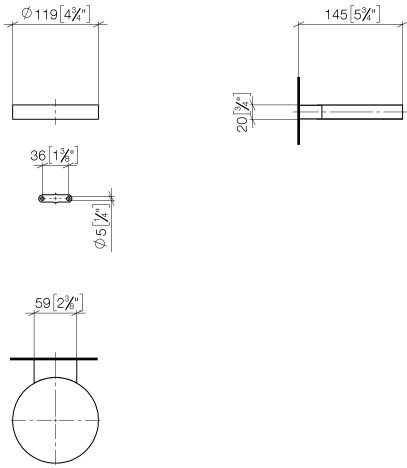

Soap dish wall model - Brushed Bronze

MADISON

83 410 979

- width 120mm
- height 20 mm
- 145mm projection

Fits: MADISON, MEM, TARA, CL.1, LISSÉ,
VAIA, META, CYO

	Brushed Bronze	83 410 979-42
	Chrome	83 410 979-00
	Brushed Platinum	83 410 979-06
	Platinum	83 410 979-08
	Durabross (23kt Gold)	83 410 979-09
	Dark Chrome	83 410 979-19
	Light Gold	83 410 979-26
	Brushed Light Gold	83 410 979-27
	Brushed Durabross (23kt Gold)	83 410 979-28
	Matte Black	83 410 979-33
	Brushed Champagne (22kt Gold)	83 410 979-46
	Champagne (22kt Gold)	83 410 979-47
	Brushed Chrome	83 410 979-93
	Brushed Dark Platinum	83 410 979-99

83 410 979

mm [inches]

83 410 979

Parts for other finishes can be found here: [Chrome](#)

Spare parts list

No.	Item Number	Name	Quantity used	Delivery time
1	08 17 97 570-42	dish	1	60
2	09 31 11 002 90	pin	1	2
3	08 17 30 502-42	holder	1	60
4	09 30 30 080 90	screw	2	2
5	05 30 31 025 00 90	fixing set	1	2
6	09 17 20 030 90	holder	1	2