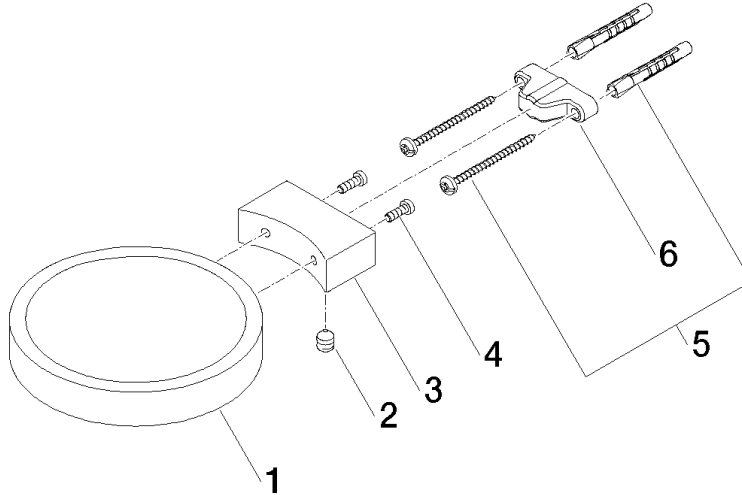

Soap dish wall model - Brushed Bronze

MADISON

83 410 979

- width 120mm
- height 20 mm
- 145mm projection

Fits: MADISON, MEM, TARA, CL.1, LISSÉ,
VAIA, META, CYO

	Brushed Bronze	83 410 979-42
	Chrome	83 410 979-00
	Brushed Platinum	83 410 979-06
	Platinum	83 410 979-08
	Durabross (23kt Gold)	83 410 979-09
	Dark Chrome	83 410 979-19
	Light Gold	83 410 979-26
	Brushed Light Gold	83 410 979-27
	Brushed Durabross (23kt Gold)	83 410 979-28
	Matte Black	83 410 979-33
	Brushed Champagne (22kt Gold)	83 410 979-46
	Champagne (22kt Gold)	83 410 979-47
	Brushed Chrome	83 410 979-93
	Brushed Dark Platinum	83 410 979-99

83 410 979

mm [inches]

83 410 979

Parts for other finishes can be found here: [Chrome](#)

Spare parts list

No.	Item Number	Name	Quantity used	Delivery time
1	08 17 97 570-42	dish	1	60
2	09 31 11 002 90	pin	1	2
3	08 17 30 502-42	holder	1	60
4	09 30 30 080 90	screw	2	2
5	05 30 31 025 00 90	fixing set	1	2
6	09 17 20 030 90	holder	1	2