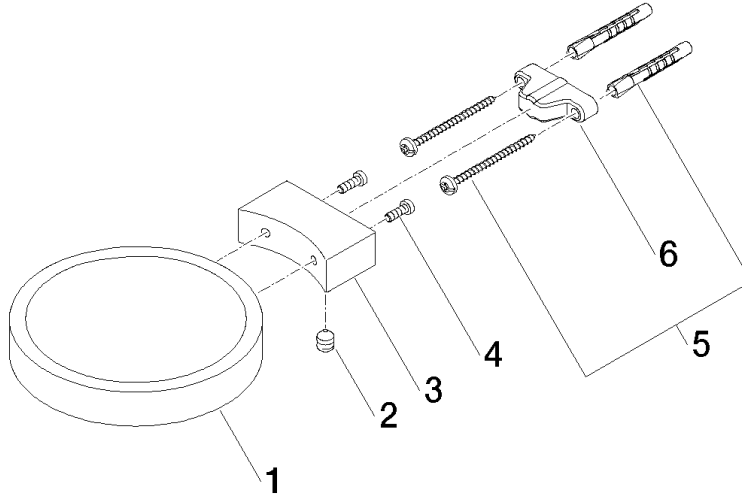

Soap dish wall model - Brushed Champagne (22kt Gold)

MADISON

83 410 979

- width 120mm
- height 20 mm
- 145mm projection

Fits: MADISON, MEM, TARA, CL.1, LISSÉ,
VAIA, META, CYO

	Brushed Champagne (22kt Gold)	83 410 979-46
	Chrome	83 410 979-00
	Brushed Platinum	83 410 979-06
	Platinum	83 410 979-08
	Durabross (23kt Gold)	83 410 979-09
	Dark Chrome	83 410 979-19
	Light Gold	83 410 979-26
	Brushed Light Gold	83 410 979-27
	Brushed Durabross (23kt Gold)	83 410 979-28
	Matte Black	83 410 979-33
	Brushed Bronze	83 410 979-42
	Champagne (22kt Gold)	83 410 979-47
	Brushed Chrome	83 410 979-93
	Brushed Dark Platinum	83 410 979-99

83 410 979

mm [inches]

83 410 979

Parts for other finishes can be found here: [Chrome](#)

Spare parts list

No.	Item Number	Name	Quantity used	Delivery time
1	08 17 97 570-46	dish	1	30
2	09 31 11 002 90	pin	1	2
3	08 17 30 502-46	holder	1	30
4	09 30 30 080 90	screw	2	2
5	05 30 31 025 00 90	fixing set	1	2
6	09 17 20 030 90	holder	1	2