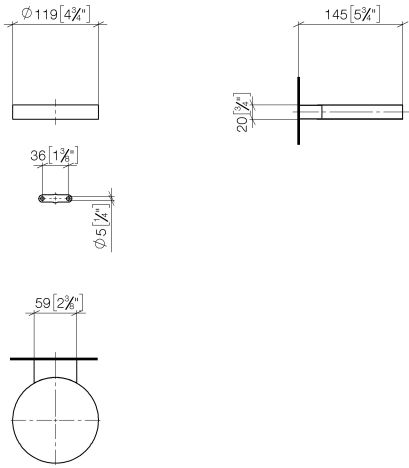

Soap dish wall model - Brushed Champagne (22kt Gold)

MADISON

83 410 979

- width 120mm
- height 20 mm
- 145mm projection

Fits: MADISON, MEM, TARA, CL.1, LISSÉ,
VAIA, META, CYO

	Brushed Champagne (22kt Gold)	83 410 979-46
	Chrome	83 410 979-00
	Brushed Platinum	83 410 979-06
	Platinum	83 410 979-08
	Durabross (23kt Gold)	83 410 979-09
	Dark Chrome	83 410 979-19
	Light Gold	83 410 979-26
	Brushed Light Gold	83 410 979-27
	Brushed Durabross (23kt Gold)	83 410 979-28
	Matte Black	83 410 979-33
	Brushed Bronze	83 410 979-42
	Champagne (22kt Gold)	83 410 979-47
	Brushed Chrome	83 410 979-93
	Brushed Dark Platinum	83 410 979-99

83 410 979

mm [inches]

83 410 979

Parts for other finishes can be found here: [Chrome](#)

Spare parts list

No.	Item Number	Name	Quantity used	Delivery time
1	08 17 97 570-46	dish	1	30
2	09 31 11 002 90	pin	1	2
3	08 17 30 502-46	holder	1	30
4	09 30 30 080 90	screw	2	2
5	05 30 31 025 00 90	fixing set	1	2
6	09 17 20 030 90	holder	1	2