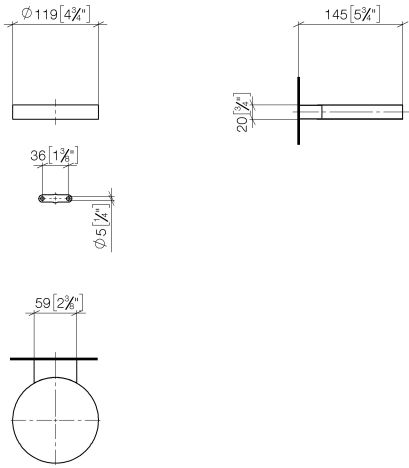

Soap dish wall model - Champagne (22kt Gold)

MADISON

83 410 979

- width 120mm
- height 20 mm
- 145mm projection

Fits: MADISON, MEM, TARA, CL.1, LISSÉ,  
VAIA, META, CYO

	Champagne (22kt Gold)	83 410 979-47
	Chrome	83 410 979-00
	Brushed Platinum	83 410 979-06
	Platinum	83 410 979-08
	Durabrass (23kt Gold)	83 410 979-09
	Dark Chrome	83 410 979-19
	Light Gold	83 410 979-26
	Brushed Light Gold	83 410 979-27
	Brushed Durabrass (23kt Gold)	83 410 979-28
	Matte Black	83 410 979-33
	Brushed Bronze	83 410 979-42
	Brushed Champagne (22kt Gold)	83 410 979-46
	Brushed Chrome	83 410 979-93
	Brushed Dark Platinum	83 410 979-99

83 410 979

mm [inches]

83 410 979

Parts for other finishes can be found here: [Chrome](#)

### Spare parts list

No.	Item Number	Name	Quantity used	Delivery time
1	08 17 97 570-47	dish	1	30
2	09 31 11 002 90	pin	1	2
3	08 17 30 502-47	holder	1	30
4	09 30 30 080 90	screw	2	2
5	05 30 31 025 00 90	fixing set	1	2
6	09 17 20 030 90	holder	1	2