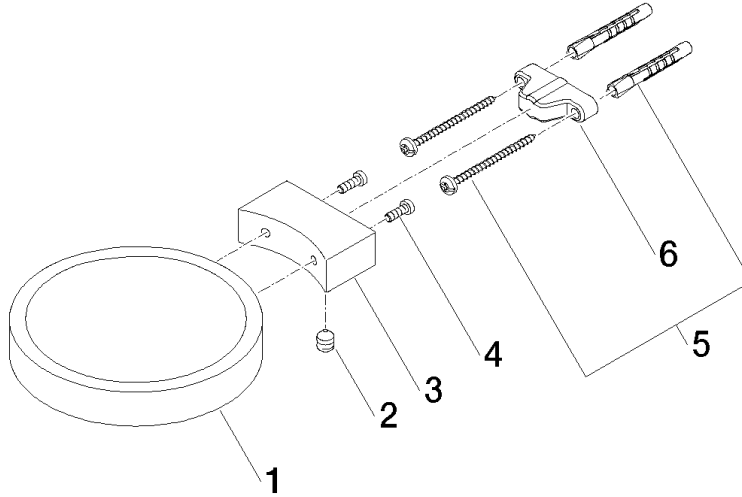

Soap dish wall model - Brushed Chrome

MADISON

83 410 979

- width 120mm
- height 20 mm
- 145mm projection

Fits: MADISON, MEM, TARA, CL.1, LISSÉ,
VAIA, META, CYO

	Brushed Chrome	83 410 979-93
	Chrome	83 410 979-00
	Brushed Platinum	83 410 979-06
	Platinum	83 410 979-08
	Durabress (23kt Gold)	83 410 979-09
	Dark Chrome	83 410 979-19
	Light Gold	83 410 979-26
	Brushed Light Gold	83 410 979-27
	Brushed Durabress (23kt Gold)	83 410 979-28
	Matte Black	83 410 979-33
	Brushed Bronze	83 410 979-42
	Brushed Champagne (22kt Gold)	83 410 979-46
	Champagne (22kt Gold)	83 410 979-47
	Brushed Dark Platinum	83 410 979-99

83 410 979

mm [inches]

83 410 979

Parts for other finishes can be found here: [Chrome](#)

Spare parts list

No.	Item Number	Name	Quantity used	Delivery time
1	08 17 97 570-93	dish	1	20
2	09 31 11 002 90	pin	1	2
3	08 17 30 502-93	holder	1	20
4	09 30 30 080 90	screw	2	2
5	05 30 31 025 00 90	fixing set	1	2
6	09 17 20 030 90	holder	1	2