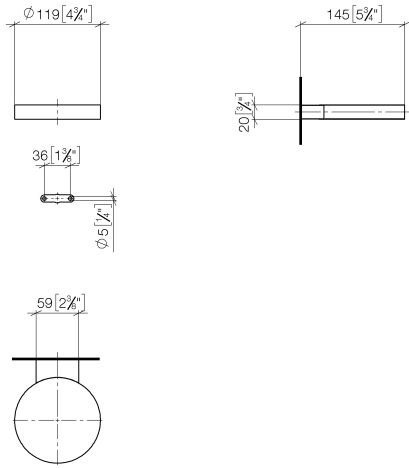

Soap dish wall model - Brushed Chrome

MADISON

83 410 979

- width 120mm
- height 20 mm
- 145mm projection

Fits: MADISON, MEM, TARA, CL.1, LISSÉ,
VAIA, META, CYO

	Brushed Chrome	83 410 979-93
	Chrome	83 410 979-00
	Brushed Platinum	83 410 979-06
	Platinum	83 410 979-08
	Durabress (23kt Gold)	83 410 979-09
	Dark Chrome	83 410 979-19
	Light Gold	83 410 979-26
	Brushed Light Gold	83 410 979-27
	Brushed Durabress (23kt Gold)	83 410 979-28
	Matte Black	83 410 979-33
	Brushed Bronze	83 410 979-42
	Brushed Champagne (22kt Gold)	83 410 979-46
	Champagne (22kt Gold)	83 410 979-47
	Brushed Dark Platinum	83 410 979-99

83 410 979

mm [inches]

83 410 979

Parts for other finishes can be found here: [Chrome](#)

Spare parts list

No.	Item Number	Name	Quantity used	Delivery time
1	08 17 97 570-93	dish	1	20
2	09 31 11 002 90	pin	1	2
3	08 17 30 502-93	holder	1	20
4	09 30 30 080 90	screw	2	2
5	05 30 31 025 00 90	fixing set	1	2
6	09 17 20 030 90	holder	1	2