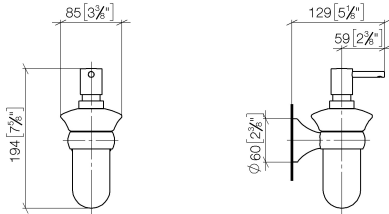

83 435 361

- bottle made of opal glass
- width 85mm
- height 200 mm
- 250 ml bottle
- 121mm projection

| | | |
|---|-------------------------------|---------------|
|  | Brushed Platinum | 83 435 361-06 |
|  | Chrome | 83 435 361-00 |
|  | Platinum | 83 435 361-08 |
|  | Durabress (23kt Gold) | 83 435 361-09 |
|  | Brushed Durabress (23kt Gold) | 83 435 361-28 |
|  | Brushed Dark Platinum | 83 435 361-99 |

83 435 361

mm [inches]

83 435 361

Parts for other finishes can be found here: [Chrome](#)

Spare parts list

| No. | Item Number | Name | Quantity used | Delivery time |
|-----|--------------------|------------|---------------|---------------|
| 1 | 90 10 10 535 01-06 | dispenser | 1 | 10 |
| 2 | 90 90 04 001 00 83 | glass | 1 | 2 |
| 3 | 08 28 10 500 91 | ring | 1 | 2 |
| 4 | 04 31 11 140 00 90 | pin | 1 | 2 |
| 5 | 05 17 97 507 00 90 | fixing set | 1 | 2 |