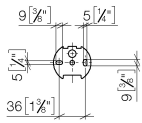

83 435 361

- bottle made of opal glass
- width 85mm
- height 200 mm
- 250 ml bottle
- 121mm projection

| | | |
|---|-------------------------------|---------------|
|  | Brushed Platinum | 83 435 361-06 |
|  | Chrome | 83 435 361-00 |
|  | Platinum | 83 435 361-08 |
|  | Durabress (23kt Gold) | 83 435 361-09 |
|  | Brushed Durabress (23kt Gold) | 83 435 361-28 |
|  | Brushed Dark Platinum | 83 435 361-99 |

83 435 361

mm [inches]

83 435 361

Parts for other finishes can be found here: [Chrome](#)

Spare parts list

| No. | Item Number | Name | Quantity used | Delivery time |
|-----|--------------------|------------|---------------|---------------|
| 1 | 90 10 10 535 01-06 | dispenser | 1 | 10 |
| 2 | 90 90 04 001 00 83 | glass | 1 | 2 |
| 3 | 08 28 10 500 91 | ring | 1 | 2 |
| 4 | 04 31 11 140 00 90 | pin | 1 | 2 |
| 5 | 05 17 97 507 00 90 | fixing set | 1 | 2 |