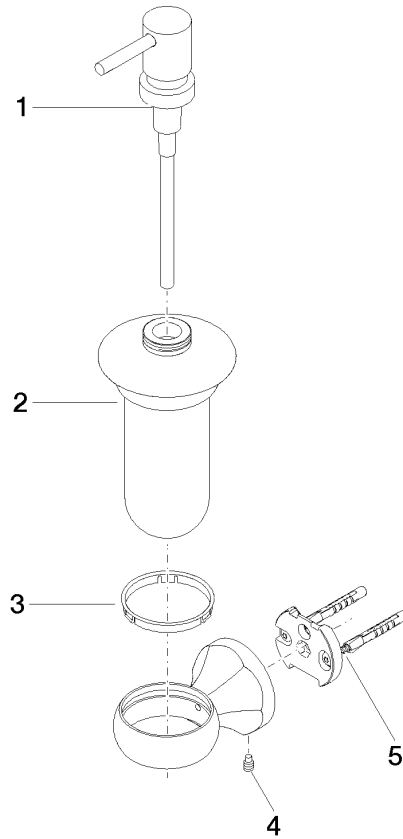

83 435 361

- bottle made of opal glass
- width 85mm
- height 200 mm
- 250 ml bottle
- 121mm projection

| | | |
|---|-------------------------------|---------------|
|  | Brushed Platinum | 83 435 361-06 |
|  | Chrome | 83 435 361-00 |
|  | Platinum | 83 435 361-08 |
|  | Durabress (23kt Gold) | 83 435 361-09 |
|  | Brushed Durabress (23kt Gold) | 83 435 361-28 |
|  | Brushed Dark Platinum | 83 435 361-99 |

83 435 361

mm [inches]

83 435 361

Parts for other finishes can be found here: [Chrome](#)

Spare parts list

| No. | Item Number | Name | Quantity used | Delivery time |
|-----|--------------------|------------|---------------|---------------|
| 1 | 90 10 10 535 01-06 | dispenser | 1 | 10 |
| 2 | 90 90 04 001 00 83 | glass | 1 | 2 |
| 3 | 08 28 10 500 91 | ring | 1 | 2 |
| 4 | 04 31 11 140 00 90 | pin | 1 | 2 |
| 5 | 05 17 97 507 00 90 | fixing set | 1 | 2 |