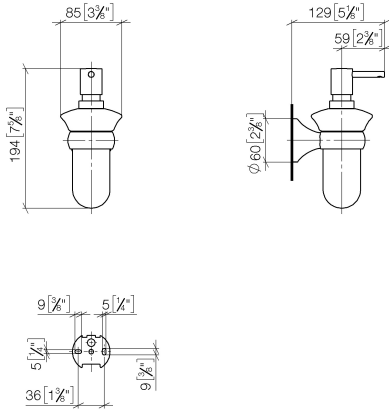

83 435 361

- bottle made of opal glass
- width 85mm
- height 200 mm
- 250 ml bottle
- 121mm projection

	Brushed Durabron (23kt Gold)	83 435 361-28
	Chrome	83 435 361-00
	Brushed Platinum	83 435 361-06
	Platinum	83 435 361-08
	Durabron (23kt Gold)	83 435 361-09
	Brushed Dark Platinum	83 435 361-99

83 435 361

mm [inches]

83 435 361

Parts for other finishes can be found here: [Chrome](#)

Spare parts list

No.	Item Number	Name	Quantity used	Delivery time
1	90 10 10 535 01-28	dispenser	1	20
2	90 90 04 001 00 83	glass	1	2
3	08 28 10 500 91	ring	1	2
4	04 31 11 140 00 90	pin	1	2
5	05 17 97 507 00 90	fixing set	1	2