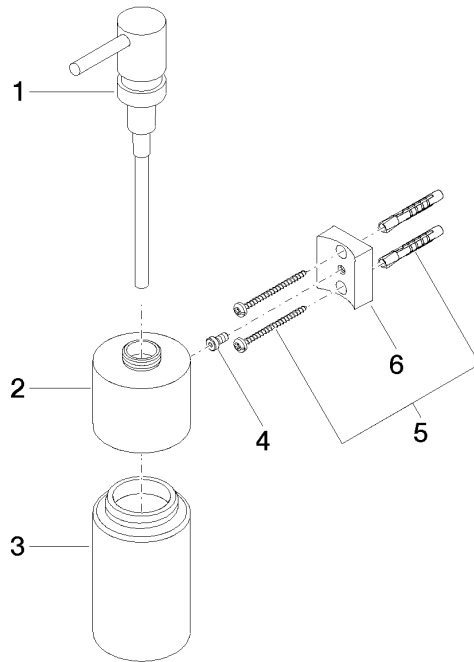

## EDITION PRO Dispenser wall model - Brushed Chrome

---

83 435 626

- bottle made of crystal glass, matt
- width 60mm
- height 203 mm
- 250 ml bottle
- 100mm projection

	Brushed Chrome	83 435 626-93
	Chrome	83 435 626-00
	Matte Black	83 435 626-33

## EDITION PRO Dispenser wall model - Brushed Chrome

---

83 435 626

mm [inches]

**EDITION PRO Dispenser wall model - Brushed Chrome**

83 435 626

Parts for other finishes can be found here: [Chrome](#)

**Spare parts list**

No.	Item Number	Name	Quantity used	Delivery time
1	90 10 10 535 00-93	dispenser	1	20
2	90 10 10 525 00-93	base	1	20
3	90 90 04 001 00 82	glass	1	2
4	09 30 30 093 90	screw	1	2
5	05 30 31 025 00 90	fixing set	1	2
6	08 10 10 530-93	holder	1	20