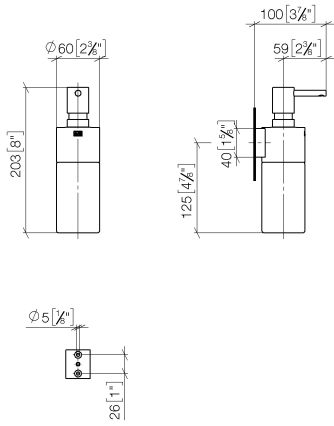

## EDITION PRO Dispenser wall model - Brushed Chrome

---

83 435 626

- bottle made of crystal glass, matt
- width 60mm
- height 203 mm
- 250 ml bottle
- 100mm projection

	Brushed Chrome	83 435 626-93
	Chrome	83 435 626-00
	Matte Black	83 435 626-33

## EDITION PRO Dispenser wall model - Brushed Chrome

---

83 435 626

mm [inches]

**EDITION PRO Dispenser wall model - Brushed Chrome**

83 435 626

Parts for other finishes can be found here: [Chrome](#)

**Spare parts list**

No.	Item Number	Name	Quantity used	Delivery time
1	90 10 10 535 00-93	dispenser	1	20
2	90 10 10 525 00-93	base	1	20
3	90 90 04 001 00 82	glass	1	2
4	09 30 30 093 90	screw	1	2
5	05 30 31 025 00 90	fixing set	1	2
6	08 10 10 530-93	holder	1	20