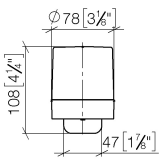

Dispenser wall model - Soft Black

83 435 832

- width 78mm
- height 108 mm
- 250 ml bottle
- 94mm projection

	Soft Black	83 435 832-69
	Chrome	83 435 832-00

Dispenser wall model - Soft Black

83 435 832

mm [inches]

Dispenser wall model - Soft Black

83 435 832

Parts for other
finishes can be found
here: [Chrome](#)

Spare parts list

No.	Item Number	Name	Quantity used	Delivery time
1	05 30 31 025 00 90	fixing set	1	2