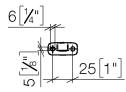

Dispenser wall model - Soft Black

83 435 832

- width 78mm
- height 108 mm
- 250 ml bottle
- 94mm projection

	Soft Black	83 435 832-69
	Chrome	83 435 832-00

Dispenser wall model - Soft Black

83 435 832

mm [inches]