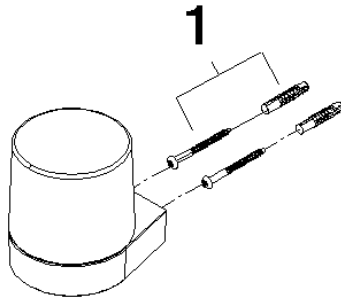

Dispenser wall model - Soft Black

83 435 832

- width 78mm
- height 108 mm
- 250 ml bottle
- 94mm projection

	Soft Black	83 435 832-69
	Chrome	83 435 832-00

Dispenser wall model - Soft Black

83 435 832

mm [inches]

Dispenser wall model - Soft Black

83 435 832

Parts for other
finishes can be found
here: [Chrome](#)

Spare parts list

No.	Item Number	Name	Quantity used	Delivery time
1	05 30 31 025 00 90	fixing set	1	2