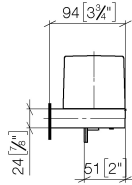

Dispenser wall model - Soft Black

83 435 832

- width 78mm
- height 108 mm
- 250 ml bottle
- 94mm projection

	Soft Black	83 435 832-69
	Chrome	83 435 832-00

Dispenser wall model - Soft Black

83 435 832

mm [inches]

Dispenser wall model - Soft Black

83 435 832

Parts for other
finishes can be found
here: [Chrome](#)

Spare parts list

No.	Item Number	Name	Quantity used	Delivery time
1	05 30 31 025 00 90	fixing set	1	2