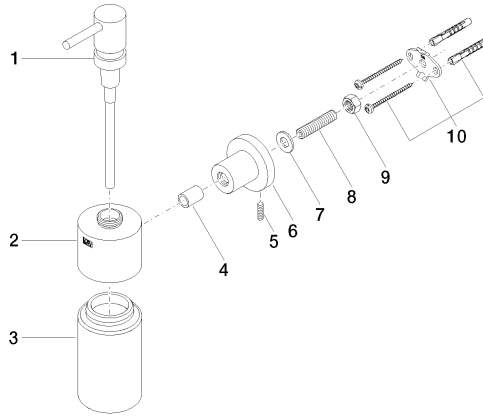

83 435 892

- bottle made of crystal glass, matt
- width 60mm
- height 200 mm
- rosette Ø 55 mm
- 250 ml bottle
- 144mm projection

	Brushed Platinum	83 435 892-06
	Chrome	83 435 892-00
	Platinum	83 435 892-08
	Dark Chrome	83 435 892-19
	Brushed Durabronze (23kt Gold)	83 435 892-28
	Matte Black	83 435 892-33
	Brushed Champagne (22kt Gold)	83 435 892-46
	Champagne (22kt Gold)	83 435 892-47
	Brushed Chrome	83 435 892-93
	Brushed Dark Platinum	83 435 892-99

83 435 892

mm [inches]

83 435 892

Parts for other finishes can be found here: [Chrome](#)

Spare parts list

No.	Item Number	Name	Quantity used	Delivery time
1	90 10 10 535 00-06	dispenser	1	10
2	90 10 10 529 00-06	base	1	-
Spare part can no longer be ordered, please order the replacement item				
3	90 90 04 001 00 82	glass	1	2
4	08 17 20 624-06	holder	1	10
5	04 31 11 113 00 90	pin	1	2
6	08 17 89 505-06	holder	1	10
7	09 30 11 046 90	disc	1	2
8	08 18 50 586 90	screw	1	2
9	09 23 10 026 90	nut	1	2
10	05 17 20 739 00 90	fixing set	1	2