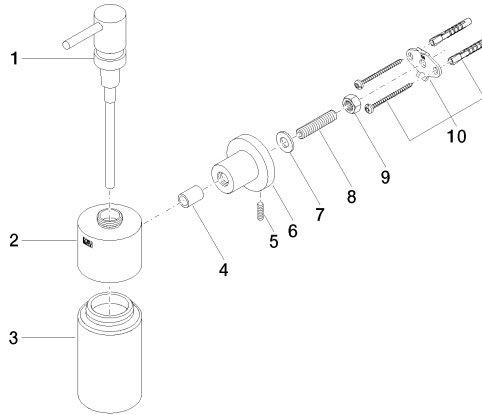

83 435 892

- bottle made of crystal glass, matt
- width 60mm
- height 200 mm
- rosette Ø 55 mm
- 250 ml bottle
- 144mm projection

	Platinum	83 435 892-08
	Chrome	83 435 892-00
	Brushed Platinum	83 435 892-06
	Dark Chrome	83 435 892-19
	Brushed Durabronze (23kt Gold)	83 435 892-28
	Matte Black	83 435 892-33
	Brushed Champagne (22kt Gold)	83 435 892-46
	Champagne (22kt Gold)	83 435 892-47
	Brushed Chrome	83 435 892-93
	Brushed Dark Platinum	83 435 892-99

83 435 892

mm [inches]

83 435 892

Parts for other finishes can be found here: [Chrome](#)

Spare parts list

No.	Item Number	Name	Quantity used	Delivery time
1	90 10 10 535 00-08	dispenser	1	40
2	90 10 10 529 00-08	base	1	-
Spare part can no longer be ordered, please order the replacement item				
3	90 90 04 001 00 82	glass	1	2
4	08 17 20 624-08	holder	1	40
5	04 31 11 113 00 90	pin	1	2
6	08 17 89 505-08	holder	1	40
7	09 30 11 046 90	disc	1	2
8	08 18 50 586 90	screw	1	2
9	09 23 10 026 90	nut	1	2
10	05 17 20 739 00 90	fixing set	1	2