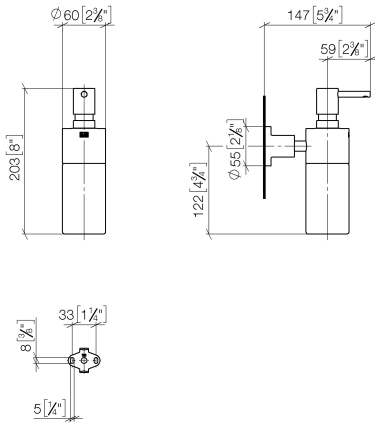

83 435 892

- bottle made of crystal glass, matt
- width 60mm
- height 200 mm
- rosette Ø 55 mm
- 250 ml bottle
- 144mm projection

	Dark Chrome	83 435 892-19
	Chrome	83 435 892-00
	Brushed Platinum	83 435 892-06
	Platinum	83 435 892-08
	Brushed Durabronze (23kt Gold)	83 435 892-28
	Matte Black	83 435 892-33
	Brushed Champagne (22kt Gold)	83 435 892-46
	Champagne (22kt Gold)	83 435 892-47
	Brushed Chrome	83 435 892-93
	Brushed Dark Platinum	83 435 892-99

83 435 892

mm [inches]

83 435 892

Parts for other
finishes can be found
here: [Chrome](#)