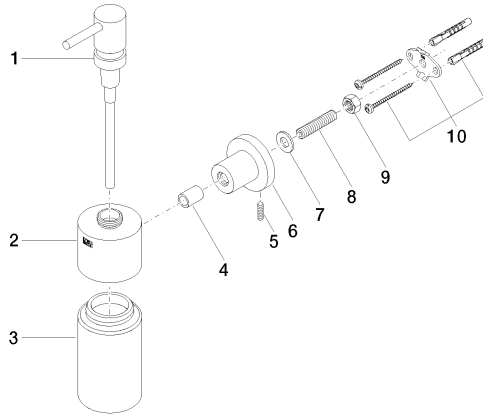

TARA Dispenser wall model - Brushed Durabronss (23kt Gold)

TARA

83 435 892

- bottle made of crystal glass, matt
- width 60mm
- height 200 mm
- rosette Ø 55 mm
- 250 ml bottle
- 144mm projection

	Brushed Durabronss (23kt Gold)	83 435 892-28
	Chrome	83 435 892-00
	Brushed Platinum	83 435 892-06
	Platinum	83 435 892-08
	Dark Chrome	83 435 892-19
	Matte Black	83 435 892-33
	Brushed Champagne (22kt Gold)	83 435 892-46
	Champagne (22kt Gold)	83 435 892-47
	Brushed Chrome	83 435 892-93
	Brushed Dark Platinum	83 435 892-99

83 435 892

mm [inches]

83 435 892

Parts for other finishes can be found here: [Chrome](#)

Spare parts list

No.	Item Number	Name	Quantity used	Delivery time
1	90 10 10 535 00-28	dispenser	1	20
2	90 10 10 529 00-28	base	1	20
3	90 90 04 001 00 82	glass	1	2
4	08 17 20 624-28	holder	1	20
5	04 31 11 113 00 90	pin	1	2
6	08 17 89 505-28	holder	1	20
7	09 30 11 046 90	disc	1	2
8	08 18 50 586 90	screw	1	2
9	09 23 10 026 90	nut	1	2
10	05 17 20 739 00 90	fixing set	1	2