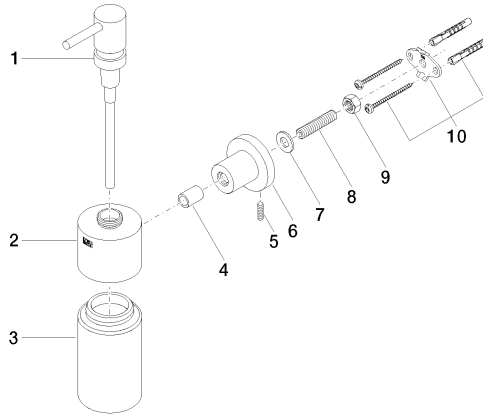

83 435 892

- bottle made of crystal glass, matt
- width 60mm
- height 200 mm
- rosette Ø 55 mm
- 250 ml bottle
- 144mm projection

	Matte Black	83 435 892-33
	Chrome	83 435 892-00
	Brushed Platinum	83 435 892-06
	Platinum	83 435 892-08
	Dark Chrome	83 435 892-19
	Brushed Durabronze (23kt Gold)	83 435 892-28
	Brushed Champagne (22kt Gold)	83 435 892-46
	Champagne (22kt Gold)	83 435 892-47
	Brushed Chrome	83 435 892-93
	Brushed Dark Platinum	83 435 892-99

83 435 892

mm [inches]

83 435 892

Parts for other finishes can be found here: [Chrome](#)

Spare parts list

No.	Item Number	Name	Quantity used	Delivery time
1	90 10 10 535 00-33	dispenser	1	30
2	90 10 10 529 00-33	base	1	-
Spare part can no longer be ordered, please order the replacement item				
3	90 90 04 001 00 82	glass	1	2
4	08 17 20 624-33	holder	1	30
5	04 31 11 113 00 90	pin	1	2
6	08 17 89 505-33	holder	1	30
7	09 30 11 046 90	disc	1	2
8	08 18 50 586 90	screw	1	2
9	09 23 10 026 90	nut	1	2
10	05 17 20 739 00 90	fixing set	1	2