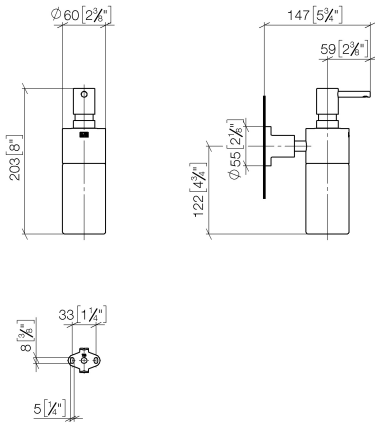

TARA Dispenser wall model - Brushed Champagne (22kt Gold)

TARA

83 435 892

- bottle made of crystal glass, matt
- width 60mm
- height 200 mm
- rosette Ø 55 mm
- 250 ml bottle
- 144mm projection

	Brushed Champagne (22kt Gold)	83 435 892-46
	Chrome	83 435 892-00
	Brushed Platinum	83 435 892-06
	Platinum	83 435 892-08
	Dark Chrome	83 435 892-19
	Brushed Durabronze (23kt Gold)	83 435 892-28
	Matte Black	83 435 892-33
	Champagne (22kt Gold)	83 435 892-47
	Brushed Chrome	83 435 892-93
	Brushed Dark Platinum	83 435 892-99

83 435 892

mm [inches]

83 435 892

Parts for other finishes can be found here: [Chrome](#)

Spare parts list

No.	Item Number	Name	Quantity used	Delivery time
1	90 10 10 535 00-46	dispenser	1	30
2	90 10 10 529 00-46	base	1	30
3	90 90 04 001 00 82	glass	1	2
4	08 17 20 624-46	holder	1	30
5	04 31 11 113 00 90	pin	1	2
6	08 17 89 505-46	holder	1	30
7	09 30 11 046 90	disc	1	2
8	08 18 50 586 90	screw	1	2
9	09 23 10 026 90	nut	1	2
10	05 17 20 739 00 90	fixing set	1	2