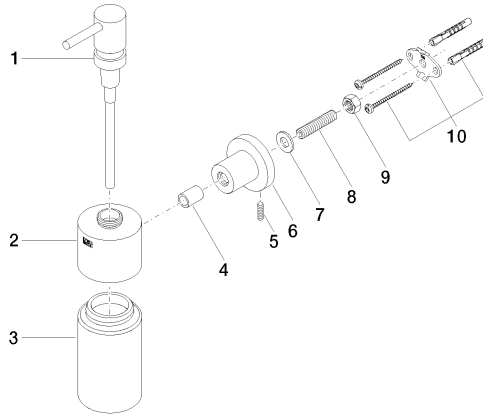

TARA Dispenser wall model - Brushed Champagne (22kt Gold)

TARA

83 435 892

- bottle made of crystal glass, matt
- width 60mm
- height 200 mm
- rosette Ø 55 mm
- 250 ml bottle
- 144mm projection

	Brushed Champagne (22kt Gold)	83 435 892-46
	Chrome	83 435 892-00
	Brushed Platinum	83 435 892-06
	Platinum	83 435 892-08
	Dark Chrome	83 435 892-19
	Brushed Durabronze (23kt Gold)	83 435 892-28
	Matte Black	83 435 892-33
	Champagne (22kt Gold)	83 435 892-47
	Brushed Chrome	83 435 892-93
	Brushed Dark Platinum	83 435 892-99

83 435 892

mm [inches]

83 435 892

Parts for other finishes can be found here: [Chrome](#)

Spare parts list

No.	Item Number	Name	Quantity used	Delivery time
1	90 10 10 535 00-46	dispenser	1	30
2	90 10 10 529 00-46	base	1	30
3	90 90 04 001 00 82	glass	1	2
4	08 17 20 624-46	holder	1	30
5	04 31 11 113 00 90	pin	1	2
6	08 17 89 505-46	holder	1	30
7	09 30 11 046 90	disc	1	2
8	08 18 50 586 90	screw	1	2
9	09 23 10 026 90	nut	1	2
10	05 17 20 739 00 90	fixing set	1	2