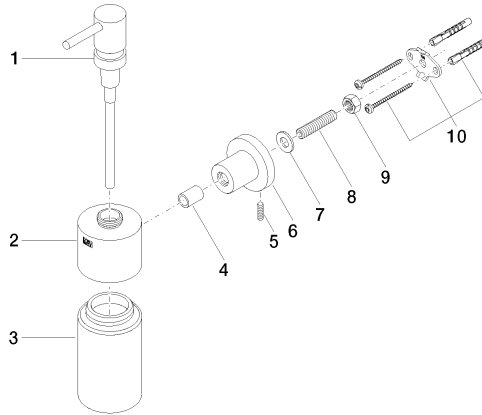

TARA Dispenser wall model - Champagne (22kt Gold)

TARA

83 435 892

- bottle made of crystal glass, matt
- width 60mm
- height 200 mm
- rosette Ø 55 mm
- 250 ml bottle
- 144mm projection

	Champagne (22kt Gold)	83 435 892-47
	Chrome	83 435 892-00
	Brushed Platinum	83 435 892-06
	Platinum	83 435 892-08
	Dark Chrome	83 435 892-19
	Brushed Durabronze (23kt Gold)	83 435 892-28
	Matte Black	83 435 892-33
	Brushed Champagne (22kt Gold)	83 435 892-46
	Brushed Chrome	83 435 892-93
	Brushed Dark Platinum	83 435 892-99

83 435 892

mm [inches]

83 435 892

Parts for other finishes can be found here: [Chrome](#)

Spare parts list

No.	Item Number	Name	Quantity used	Delivery time
1	90 10 10 535 00-47	dispenser	1	30
2	90 10 10 529 00-47	base	1	30
3	90 90 04 001 00 82	glass	1	2
4	08 17 20 624-47	holder	1	30
5	04 31 11 113 00 90	pin	1	2
6	08 17 89 505-47	holder	1	30
7	09 30 11 046 90	disc	1	2
8	08 18 50 586 90	screw	1	2
9	09 23 10 026 90	nut	1	2
10	05 17 20 739 00 90	fixing set	1	2