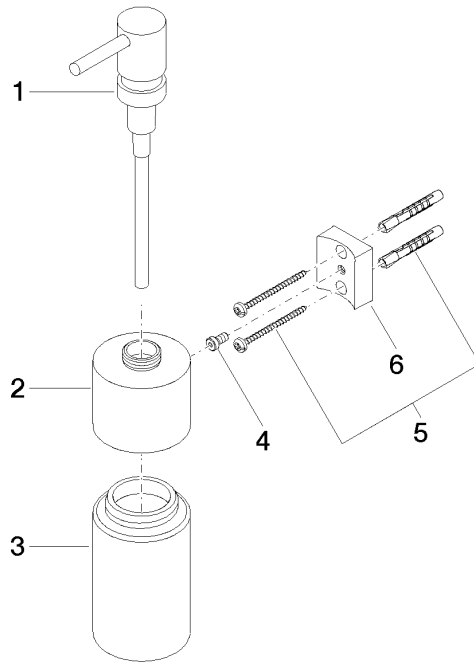

Dispenser wall model - Brushed Platinum

MADISON

83 435 970

- bottle made of crystal glass, matt
- width 60mm
- height 200 mm
- 250 ml bottle
- 96mm projection

Fits: MADISON, MEM, TARA, CL.1, LISSÉ,  
VAIA, META, CYO

83 435 970

mm [inches]

83 435 970

Parts for other finishes can be found here: [Chrome](#)

### Spare parts list

No.	Item Number	Name	Quantity used	Delivery time
1	90 10 10 535 00-06	dispenser	1	10
2	90 10 10 525 00-06	base	1	10
3	90 90 04 001 00 82	glass	1	2
4	09 30 30 093 90	screw	1	2
5	05 30 31 025 00 90	fixing set	1	2
6	08 10 10 530-06	holder	1	10