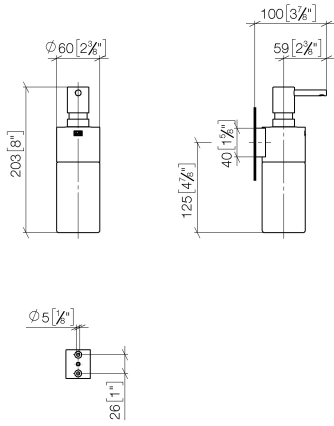

Dispenser wall model - Brushed Platinum

MADISON

83 435 970

- bottle made of crystal glass, matt
- width 60mm
- height 200 mm
- 250 ml bottle
- 96mm projection

Fits: MADISON, MEM, TARA, CL.1, LISSÉ,  
VAIA, META, CYO

83 435 970

mm [inches]

83 435 970

Parts for other finishes can be found here: [Chrome](#)

### Spare parts list

No.	Item Number	Name	Quantity used	Delivery time
1	90 10 10 535 00-06	dispenser	1	10
2	90 10 10 525 00-06	base	1	10
3	90 90 04 001 00 82	glass	1	2
4	09 30 30 093 90	screw	1	2
5	05 30 31 025 00 90	fixing set	1	2
6	08 10 10 530-06	holder	1	10