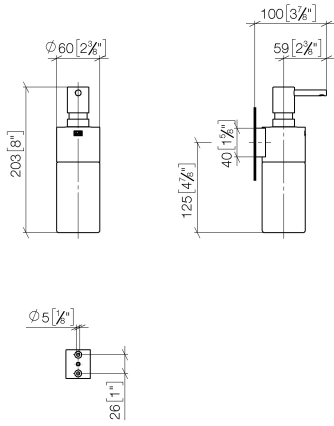

83 435 970

- bottle made of crystal glass, matt
- width 60mm
- height 200 mm
- 250 ml bottle
- 96mm projection

Fits: MADISON, MEM, TARA, CL.1, LISSÉ,
VAIA, META, CYO

	Platinum	83 435 970-08
	Chrome	83 435 970-00
	Brushed Platinum	83 435 970-06
	Dark Chrome	83 435 970-19
	Light Gold	83 435 970-26
	Brushed Light Gold	83 435 970-27
	Brushed Durabronze (23kt Gold)	83 435 970-28
	Matte Black	83 435 970-33
	Brushed Bronze	83 435 970-42
	Brushed Champagne (22kt Gold)	83 435 970-46
	Champagne (22kt Gold)	83 435 970-47
	Brushed Chrome	83 435 970-93
	Brushed Dark Platinum	83 435 970-99

83 435 970

mm [inches]

83 435 970

Parts for other finishes can be found here: [Chrome](#)

Spare parts list

No.	Item Number	Name	Quantity used	Delivery time
1	90 10 10 535 00-08	dispenser	1	40
2	90 10 10 525 00-08	base	1	-
Spare part can no longer be ordered, please order the replacement item				
3	90 90 04 001 00 82	glass	1	2
4	09 30 30 093 90	screw	1	2
5	05 30 31 025 00 90	fixing set	1	2
6	08 10 10 530-08	holder	1	40