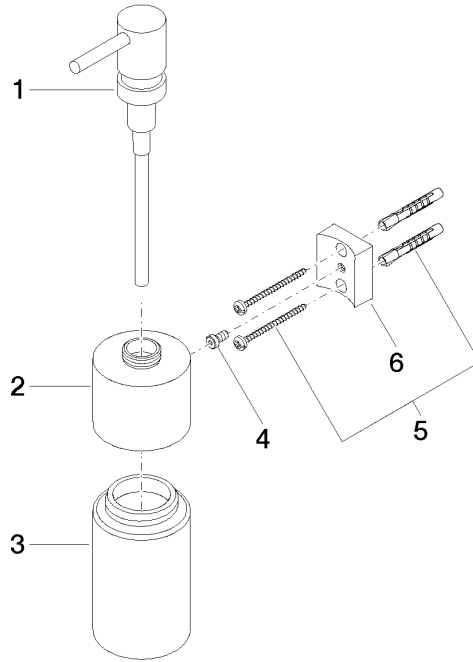

83 435 970

- bottle made of crystal glass, matt
- width 60mm
- height 200 mm
- 250 ml bottle
- 96mm projection

Fits: MADISON, MEM, TARA, CL.1, LISSÉ,
VAIA, META, CYO

	Platinum	83 435 970-08
	Chrome	83 435 970-00
	Brushed Platinum	83 435 970-06
	Dark Chrome	83 435 970-19
	Light Gold	83 435 970-26
	Brushed Light Gold	83 435 970-27
	Brushed Durabronze (23kt Gold)	83 435 970-28
	Matte Black	83 435 970-33
	Brushed Bronze	83 435 970-42
	Brushed Champagne (22kt Gold)	83 435 970-46
	Champagne (22kt Gold)	83 435 970-47
	Brushed Chrome	83 435 970-93
	Brushed Dark Platinum	83 435 970-99

83 435 970

mm [inches]

83 435 970

Parts for other finishes can be found here: [Chrome](#)

Spare parts list

No.	Item Number	Name	Quantity used	Delivery time
1	90 10 10 535 00-08	dispenser	1	40
2	90 10 10 525 00-08	base	1	-
Spare part can no longer be ordered, please order the replacement item				
3	90 90 04 001 00 82	glass	1	2
4	09 30 30 093 90	screw	1	2
5	05 30 31 025 00 90	fixing set	1	2
6	08 10 10 530-08	holder	1	40