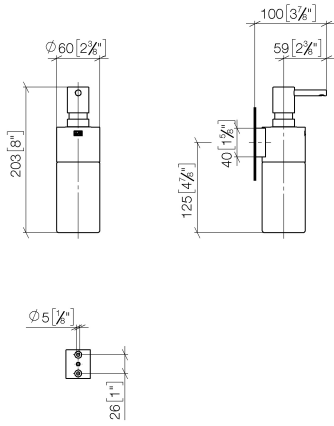

83 435 970

- bottle made of crystal glass, matt
- width 60mm
- height 200 mm
- 250 ml bottle
- 96mm projection

Fits: MADISON, MEM, TARA, CL.1, LISSÉ,  
VAIA, META, CYO

	Dark Chrome	83 435 970-19
	Chrome	83 435 970-00
	Brushed Platinum	83 435 970-06
	Platinum	83 435 970-08
	Light Gold	83 435 970-26
	Brushed Light Gold	83 435 970-27
	Brushed Durabronze (23kt Gold)	83 435 970-28
	Matte Black	83 435 970-33
	Brushed Bronze	83 435 970-42
	Brushed Champagne (22kt Gold)	83 435 970-46
	Champagne (22kt Gold)	83 435 970-47
	Brushed Chrome	83 435 970-93
	Brushed Dark Platinum	83 435 970-99

83 435 970

mm [inches]

83 435 970

Parts for other  
finishes can be found  
here: [Chrome](#)