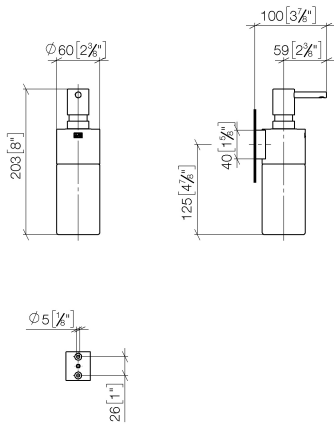

83 435 970

- bottle made of crystal glass, matt
- width 60mm
- height 200 mm
- 250 ml bottle
- 96mm projection

Fits: MADISON, MEM, TARA, CL.1, LISSÉ,  
VAIA, META, CYO

	Light Gold	83 435 970-26
	Chrome	83 435 970-00
	Brushed Platinum	83 435 970-06
	Platinum	83 435 970-08
	Dark Chrome	83 435 970-19
	Brushed Light Gold	83 435 970-27
	Brushed Durabronze (23kt Gold)	83 435 970-28
	Matte Black	83 435 970-33
	Brushed Bronze	83 435 970-42
	Brushed Champagne (22kt Gold)	83 435 970-46
	Champagne (22kt Gold)	83 435 970-47
	Brushed Chrome	83 435 970-93
	Brushed Dark Platinum	83 435 970-99

83 435 970

mm [inches]

83 435 970

Parts for other finishes can be found here: [Chrome](#)

### Spare parts list

No.	Item Number	Name	Quantity used	Delivery time
1	90 10 10 535 00-26	dispenser	1	30
2	90 10 10 525 00-26	base	1	30
3	90 90 04 001 00 82	glass	1	2
4	09 30 30 093 90	screw	1	2
5	05 30 31 025 00 90	fixing set	1	2
6	08 10 10 530-26	holder	1	60