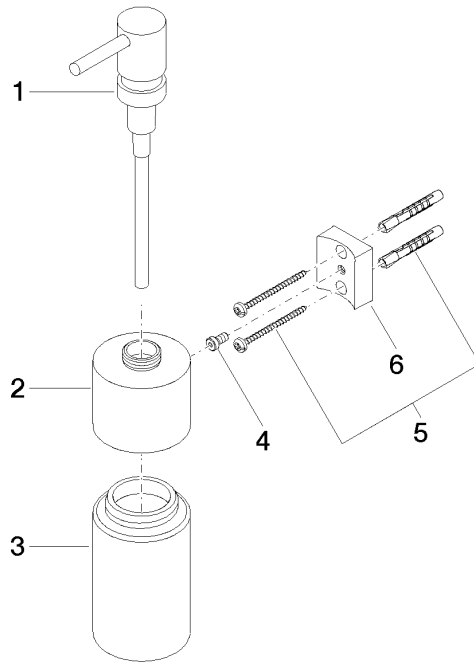

Dispenser wall model - Brushed Light Gold

MADISON

83 435 970

- bottle made of crystal glass, matt
- width 60mm
- height 200 mm
- 250 ml bottle
- 96mm projection

Fits: MADISON, MEM, TARA, CL.1, LISSÉ,  
VAIA, META, CYO

83 435 970

mm [inches]

83 435 970

Parts for other finishes can be found here: [Chrome](#)

### Spare parts list

No.	Item Number	Name	Quantity used	Delivery time
1	90 10 10 535 00-27	dispenser	1	30
2	90 10 10 525 00-27	base	1	30
3	90 90 04 001 00 82	glass	1	2
4	09 30 30 093 90	screw	1	2
5	05 30 31 025 00 90	fixing set	1	2
6	08 10 10 530-27	holder	1	60