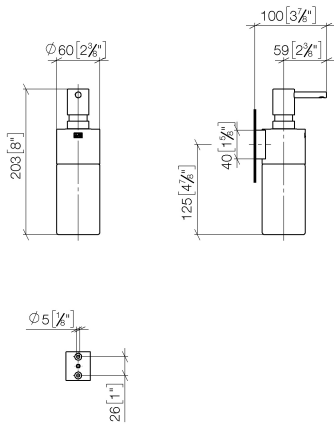

Dispenser wall model - Brushed Light Gold

MADISON

83 435 970

- bottle made of crystal glass, matt
- width 60mm
- height 200 mm
- 250 ml bottle
- 96mm projection

Fits: MADISON, MEM, TARA, CL.1, LISSÉ,  
VAIA, META, CYO

83 435 970

mm [inches]

83 435 970

Parts for other finishes can be found here: [Chrome](#)

### Spare parts list

No.	Item Number	Name	Quantity used	Delivery time
1	90 10 10 535 00-27	dispenser	1	30
2	90 10 10 525 00-27	base	1	30
3	90 90 04 001 00 82	glass	1	2
4	09 30 30 093 90	screw	1	2
5	05 30 31 025 00 90	fixing set	1	2
6	08 10 10 530-27	holder	1	60